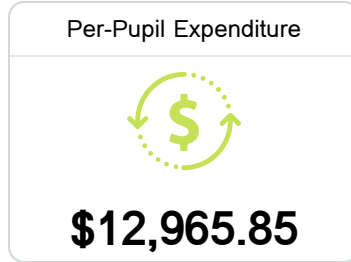

Identified for **Targeted Support and Improvement**

Due to the impact of COVID-19 on school closures in the 2019-20 school year and a waiver from the U.S. Department of Education, the Mississippi Department of Education (MDE) has no assessment and accountability data to report for the 2019-20 school year.