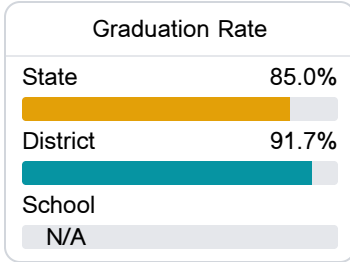

School Report Card 2019 - 2020

For more detailed information, please visit <https://msrc.mdek12.org>.

West Kemper Elementary School

Kemper County School District

364 John C Stennis Ave
Dekalb, MS 39328

Carol Newton
cnetwon@kemper.k12.ms.us

Identified for **Targeted Support and Improvement**

Due to the impact of COVID-19 on school closures in the 2019-20 school year and a waiver from the U.S. Department of Education, the Mississippi Department of Education (MDE) has no assessment and accountability data to report for the 2019-20 school year.

Teacher Data

23.8

Teachers

72.9%

Experienced Teachers

23.2%

Provisional Teachers

94.9%

In-Field Teachers