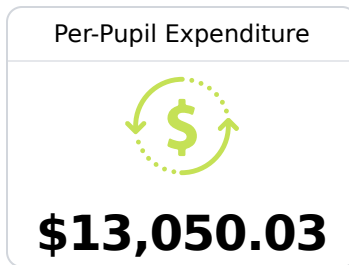

East Kemper Attendance Center

Kemper County School District

132 Binnsville Road
Scooba, MS 39358

Tyresia Love-Brown
tlove@kemper.k12.ms.us

Due to the impact of COVID-19 on school closures in the 2019-20 school year and a waiver from the U.S. Department of Education, the Mississippi Department of Education (MDE) has no assessment and accountability data to report for the 2019-20 school year.

Graduation Rate	
State	85.0%
District	91.7%
School	N/A