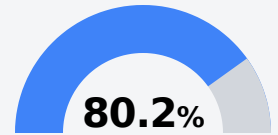

Teacher Data

15.2

Teachers

Experienced Teachers