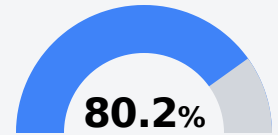

Teacher Data

15.2

Teachers

Experienced Teachers