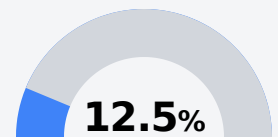

Graduation Rate	
State	85.0%
District	91.7%
School	N/A

Teacher Data

15.2

Teachers

Experienced Teachers

Provisional Teachers

In-Field Teachers