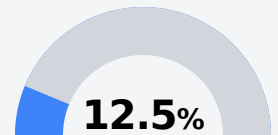

Graduation Rate	
State	85.0%
District	91.7%
School	N/A

Teacher Data

15.2

Teachers

Experienced Teachers

Provisional Teachers

In-Field Teachers