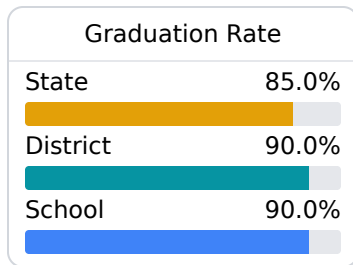

## Laurel High School

Laurel School District

1100 W 12TH STREET  
Laurel, MS 39440

Eric Boone  
eboone@laurelschools.org

Due to the impact of COVID-19 on school closures in the 2019-20 school year and a waiver from the U.S. Department of Education, the Mississippi Department of Education (MDE) has no assessment and accountability data to report for the 2019-20 school year.