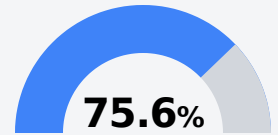

Teacher Data

47.5

Teachers

Experienced Teachers