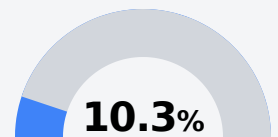

Provisional Teachers