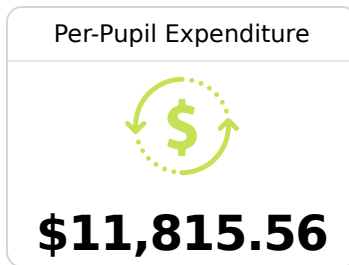

Laurel High School

Laurel School District

1100 W 12TH STREET
Laurel, MS 39440

Eric Boone
eboone@laurelschools.org

Due to the impact of COVID-19 on school closures in the 2019-20 school year and a waiver from the U.S. Department of Education, the Mississippi Department of Education (MDE) has no assessment and accountability data to report for the 2019-20 school year.