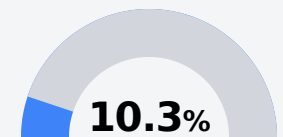

Provisional Teachers