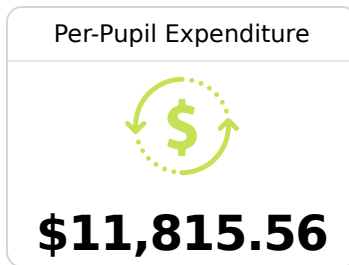

## Laurel High School

Laurel School District

1100 W 12TH STREET  
Laurel, MS 39440

Eric Boone  
eboone@laurelschools.org

Due to the impact of COVID-19 on school closures in the 2019-20 school year and a waiver from the U.S. Department of Education, the Mississippi Department of Education (MDE) has no assessment and accountability data to report for the 2019-20 school year.