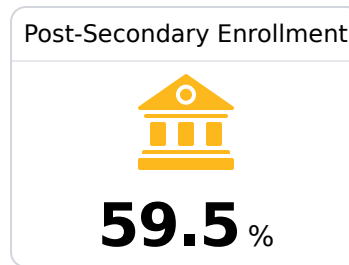

## Laurel High School

Laurel School District

1100 W 12TH STREET  
Laurel, MS 39440

Eric Boone  
eboone@laurelschools.org

Due to the impact of COVID-19 on school closures in the 2019-20 school year and a waiver from the U.S. Department of Education, the Mississippi Department of Education (MDE) has no assessment and accountability data to report for the 2019-20 school year.