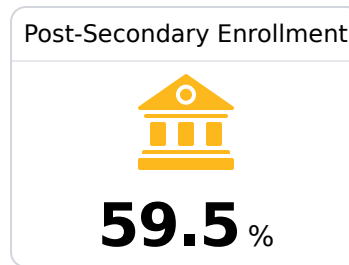

Laurel High School

Laurel School District

1100 W 12TH STREET
Laurel, MS 39440

Eric Boone
eboone@laurelschools.org

Due to the impact of COVID-19 on school closures in the 2019-20 school year and a waiver from the U.S. Department of Education, the Mississippi Department of Education (MDE) has no assessment and accountability data to report for the 2019-20 school year.