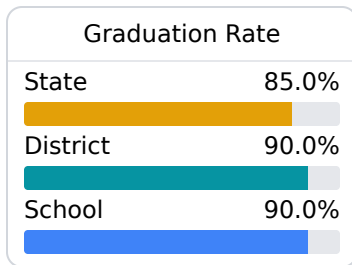

Laurel High School

Laurel School District

1100 W 12TH STREET
Laurel, MS 39440

Eric Boone
eboone@laurelschools.org

Due to the impact of COVID-19 on school closures in the 2019-20 school year and a waiver from the U.S. Department of Education, the Mississippi Department of Education (MDE) has no assessment and accountability data to report for the 2019-20 school year.