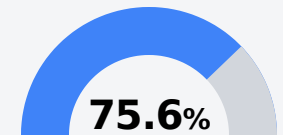

Teacher Data

47.5

Teachers

Experienced Teachers