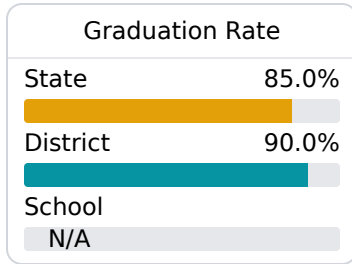

Laurel Middle School

Laurel School District

1600 Grandview Drive
Laurel, MS 39440

Brandi Calahan
bcalahan@laurelschools.org

Identified for **Targeted Support and Improvement**

Due to the impact of COVID-19 on school closures in the 2019-20 school year and a waiver from the U.S. Department of Education, the Mississippi Department of Education (MDE) has no assessment and accountability data to report for the 2019-20 school year.