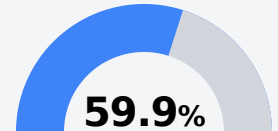

Teacher Data

45.2

Teachers

Experienced Teachers