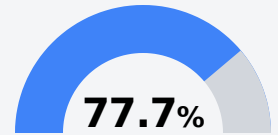

Teacher Data

22.4

Teachers

Experienced Teachers