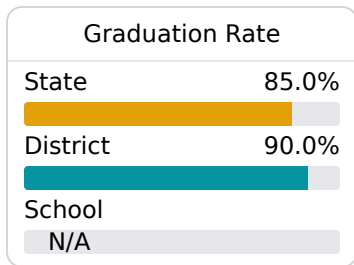

Laurel Magnet School of the Arts

Laurel School District

1125 North 5th Avenue
Laurel, MS 39440

Dr. Heather Jones
hjones@laurelschools.org

Due to the impact of COVID-19 on school closures in the 2019-20 school year and a waiver from the U.S. Department of Education, the Mississippi Department of Education (MDE) has no assessment and accountability data to report for the 2019-20 school year.