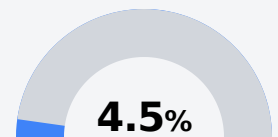

Provisional Teachers