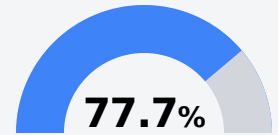

Teacher Data

22.4

Teachers

Experienced Teachers