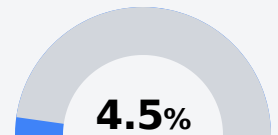

Provisional Teachers