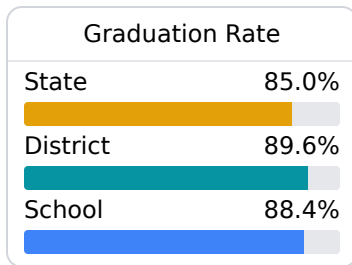

B West Jones High School Jones County School District

 254 Springhill Road
Laurel, MS 39443

 Cooper Pope
cdpope@jonesk12.org

Due to the impact of COVID-19 on school closures in the 2019-20 school year and a waiver from the U.S. Department of Education, the Mississippi Department of Education (MDE) has no assessment and accountability data to report for the 2019-20 school year.