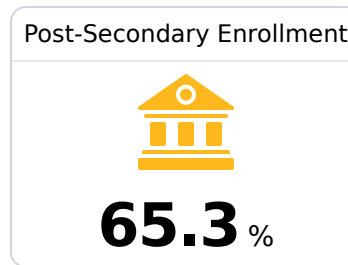

## **B** West Jones High School Jones County School District

 254 Springhill Road  
Laurel, MS 39443

 Cooper Pope  
cdpope@jonesk12.org

Due to the impact of COVID-19 on school closures in the 2019-20 school year and a waiver from the U.S. Department of Education, the Mississippi Department of Education (MDE) has no assessment and accountability data to report for the 2019-20 school year.