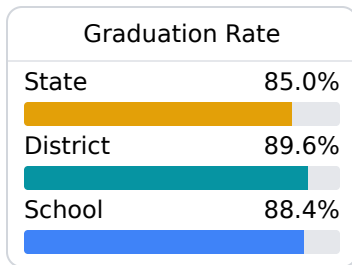

## **B** West Jones High School Jones County School District

 254 Springhill Road  
Laurel, MS 39443

 Cooper Pope  
cdpope@jonesk12.org

Due to the impact of COVID-19 on school closures in the 2019-20 school year and a waiver from the U.S. Department of Education, the Mississippi Department of Education (MDE) has no assessment and accountability data to report for the 2019-20 school year.