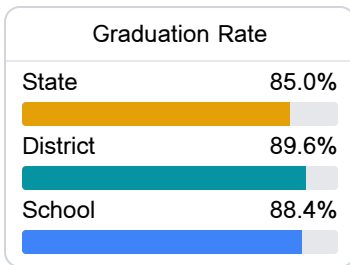

B West Jones High School Jones County School District

 254 Springhill Road
Laurel, MS 39443

 Cooper Pope
cdpope@jonesk12.org

Due to the impact of COVID-19 on school closures in the 2019-20 school year and a waiver from the U.S. Department of Education, the Mississippi Department of Education (MDE) has no assessment and accountability data to report for the 2019-20 school year.