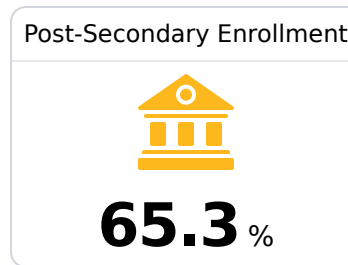

B West Jones High School Jones County School District

 254 Springhill Road
Laurel, MS 39443

 Cooper Pope
cdpope@jonesk12.org

Due to the impact of COVID-19 on school closures in the 2019-20 school year and a waiver from the U.S. Department of Education, the Mississippi Department of Education (MDE) has no assessment and accountability data to report for the 2019-20 school year.