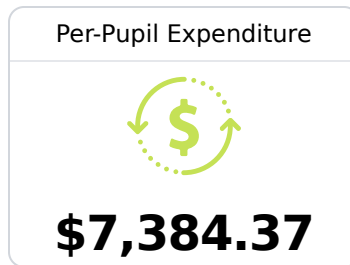

B West Jones High School Jones County School District

 254 Springhill Road
Laurel, MS 39443

 Cooper Pope
cdpope@jonesk12.org

Due to the impact of COVID-19 on school closures in the 2019-20 school year and a waiver from the U.S. Department of Education, the Mississippi Department of Education (MDE) has no assessment and accountability data to report for the 2019-20 school year.