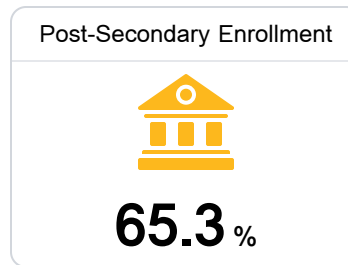

B West Jones High School Jones County School District

 254 Springhill Road
Laurel, MS 39443

 Cooper Pope
cdpope@jonesk12.org

Due to the impact of COVID-19 on school closures in the 2019-20 school year and a waiver from the U.S. Department of Education, the Mississippi Department of Education (MDE) has no assessment and accountability data to report for the 2019-20 school year.