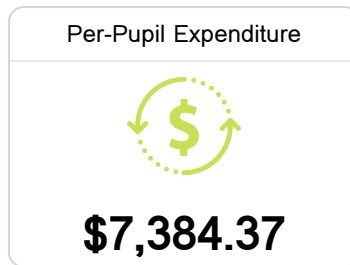

B West Jones High School Jones County School District

 254 Springhill Road
Laurel, MS 39443

 Cooper Pope
cdpope@jonesk12.org

Due to the impact of COVID-19 on school closures in the 2019-20 school year and a waiver from the U.S. Department of Education, the Mississippi Department of Education (MDE) has no assessment and accountability data to report for the 2019-20 school year.