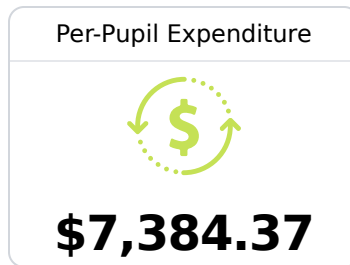

## **B** West Jones High School Jones County School District

 254 Springhill Road  
Laurel, MS 39443

 Cooper Pope  
cdpope@jonesk12.org

Due to the impact of COVID-19 on school closures in the 2019-20 school year and a waiver from the U.S. Department of Education, the Mississippi Department of Education (MDE) has no assessment and accountability data to report for the 2019-20 school year.