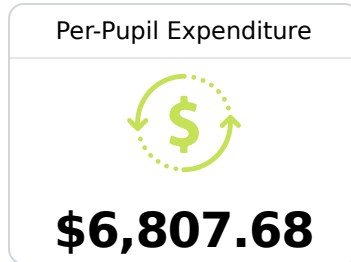

B West Jones Elementary School

Jones County School District

 5652 Highway 84 West
Laurel, MS 39443

 Mark Vaughn
mlvaughn@jonesk12.org

Identified for **Additional Targeted Support and Improvement**

Due to the impact of COVID-19 on school closures in the 2019-20 school year and a waiver from the U.S. Department of Education, the Mississippi Department of Education (MDE) has no assessment and accountability data to report for the 2019-20 school year.