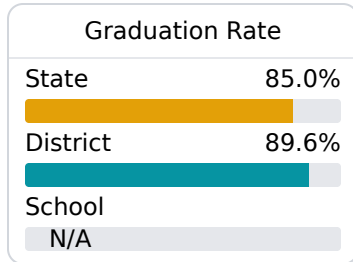

B West Jones Elementary School

Jones County School District

5652 Highway 84 West
Laurel, MS 39443

Mark Vaughn
mlvaughn@jonesk12.org

Identified for **Additional Targeted Support and Improvement**

Due to the impact of COVID-19 on school closures in the 2019-20 school year and a waiver from the U.S. Department of Education, the Mississippi Department of Education (MDE) has no assessment and accountability data to report for the 2019-20 school year.

Teacher Data

64.4

Teachers

83.1%

Experienced Teachers

0.0%

Provisional Teachers

100.0%

In-Field Teachers