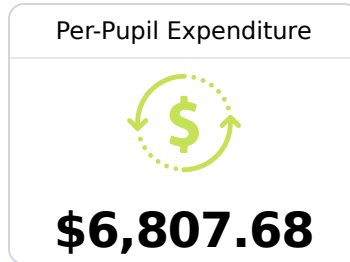

B West Jones Elementary School

Jones County School District

5652 Highway 84 West
Laurel, MS 39443

Mark Vaughn
mlvaughn@jonesk12.org

Identified for **Additional Targeted Support and Improvement**

Due to the impact of COVID-19 on school closures in the 2019-20 school year and a waiver from the U.S. Department of Education, the Mississippi Department of Education (MDE) has no assessment and accountability data to report for the 2019-20 school year.

Teacher Data

64.4

Teachers

83.1%

Experienced Teachers

0.0%

Provisional Teachers

100.0%

In-Field Teachers