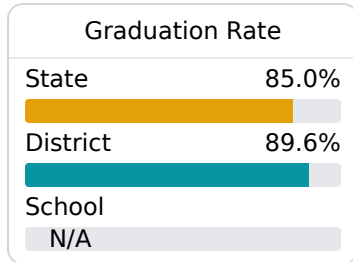

B West Jones Elementary School

Jones County School District

 5652 Highway 84 West
Laurel, MS 39443

 Mark Vaughn
mlvaughn@jonesk12.org

Identified for **Additional Targeted Support and Improvement**

Due to the impact of COVID-19 on school closures in the 2019-20 school year and a waiver from the U.S. Department of Education, the Mississippi Department of Education (MDE) has no assessment and accountability data to report for the 2019-20 school year.