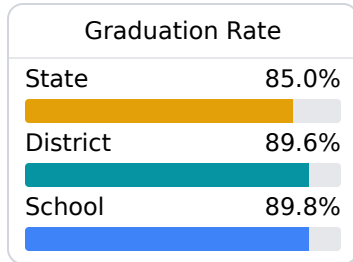

B South Jones High School Jones County School District

 313 Anderson Street
Ellisville, MS 39437

 Catherine Ladner
cldadner@jonesk12.org

Identified for **Targeted Support and Improvement**

Due to the impact of COVID-19 on school closures in the 2019-20 school year and a waiver from the U.S. Department of Education, the Mississippi Department of Education (MDE) has no assessment and accountability data to report for the 2019-20 school year.