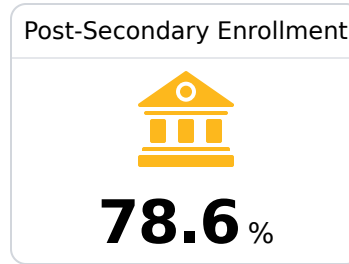

B South Jones High School

Jones County School District

 313 Anderson Street
Ellisville, MS 39437

 Catherine Ladner
cldadner@jonesk12.org

Identified for **Targeted Support and Improvement**

Due to the impact of COVID-19 on school closures in the 2019-20 school year and a waiver from the U.S. Department of Education, the Mississippi Department of Education (MDE) has no assessment and accountability data to report for the 2019-20 school year.