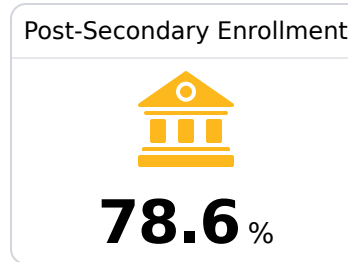

B South Jones High School Jones County School District

 313 Anderson Street
Ellisville, MS 39437

 Catherine Ladner
cldadner@jonesk12.org

Identified for **Targeted Support and Improvement**

Due to the impact of COVID-19 on school closures in the 2019-20 school year and a waiver from the U.S. Department of Education, the Mississippi Department of Education (MDE) has no assessment and accountability data to report for the 2019-20 school year.