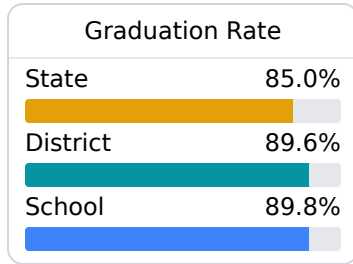

B South Jones High School

Jones County School District

 313 Anderson Street
Ellisville, MS 39437

 Catherine Ladner
cldadner@jonesk12.org

Identified for **Targeted Support and Improvement**

Due to the impact of COVID-19 on school closures in the 2019-20 school year and a waiver from the U.S. Department of Education, the Mississippi Department of Education (MDE) has no assessment and accountability data to report for the 2019-20 school year.