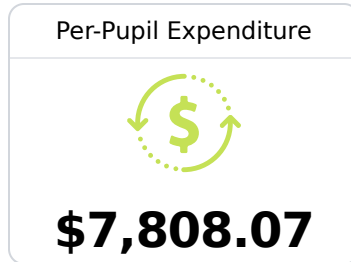

B South Jones High School Jones County School District

 313 Anderson Street
Ellisville, MS 39437

 Catherine Ladner
cldadner@jonesk12.org

Identified for **Targeted Support and Improvement**

Due to the impact of COVID-19 on school closures in the 2019-20 school year and a waiver from the U.S. Department of Education, the Mississippi Department of Education (MDE) has no assessment and accountability data to report for the 2019-20 school year.