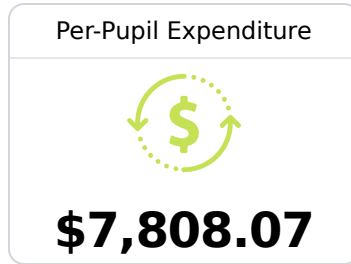

B South Jones High School

Jones County School District

 313 Anderson Street
Ellisville, MS 39437

 Catherine Ladner
cldadner@jonesk12.org

Identified for **Targeted Support and Improvement**

Due to the impact of COVID-19 on school closures in the 2019-20 school year and a waiver from the U.S. Department of Education, the Mississippi Department of Education (MDE) has no assessment and accountability data to report for the 2019-20 school year.