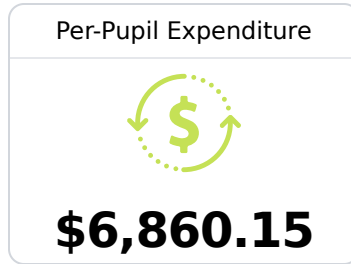

B South Jones Elementary School

Jones County School District

 27 Warrior Road
Ellisville, MS 39437

 Belinda Beech
bybeech@jonesk12.org

Identified for **Additional Targeted Support and Improvement**

Due to the impact of COVID-19 on school closures in the 2019-20 school year and a waiver from the U.S. Department of Education, the Mississippi Department of Education (MDE) has no assessment and accountability data to report for the 2019-20 school year.