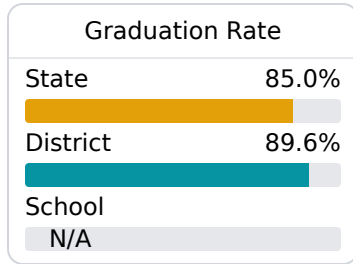

B South Jones Elementary School

Jones County School District

 27 Warrior Road
Ellisville, MS 39437

 Belinda Beech
bybeech@jonesk12.org

Identified for **Additional Targeted Support and Improvement**

Due to the impact of COVID-19 on school closures in the 2019-20 school year and a waiver from the U.S. Department of Education, the Mississippi Department of Education (MDE) has no assessment and accountability data to report for the 2019-20 school year.