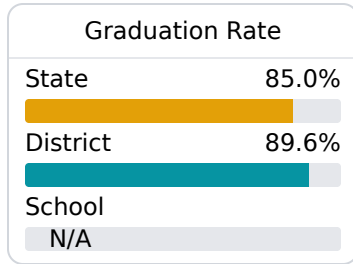

B North Jones Elementary School

Jones County School District

650 Trace Road
Laurel, MS 39443

Emily Williams
ekwilliams@jonesk12.org

Identified for **Additional Targeted Support and Improvement**

Due to the impact of COVID-19 on school closures in the 2019-20 school year and a waiver from the U.S. Department of Education, the Mississippi Department of Education (MDE) has no assessment and accountability data to report for the 2019-20 school year.