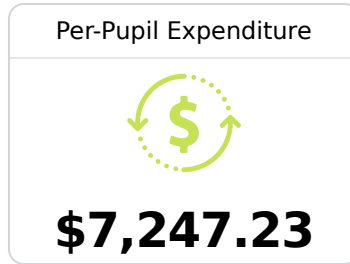

B North Jones Elementary School

Jones County School District

650 Trace Road
Laurel, MS 39443

Emily Williams
ekwilliams@jonesk12.org

Identified for **Additional Targeted Support and Improvement**

Due to the impact of COVID-19 on school closures in the 2019-20 school year and a waiver from the U.S. Department of Education, the Mississippi Department of Education (MDE) has no assessment and accountability data to report for the 2019-20 school year.