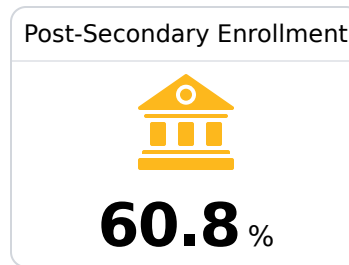

C Northeast Jones High School Jones County School District

 68 Northeast Drive
Laurel, MS 39443

 Jennifer Lowery
jlowery@jonesk12.org

Due to the impact of COVID-19 on school closures in the 2019-20 school year and a waiver from the U.S. Department of Education, the Mississippi Department of Education (MDE) has no assessment and accountability data to report for the 2019-20 school year.