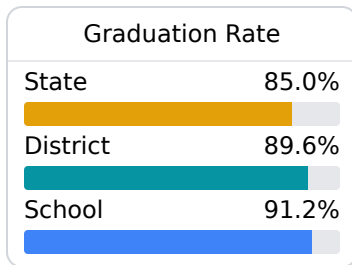

C Northeast Jones High School Jones County School District

 68 Northeast Drive
Laurel, MS 39443

 Jennifer Lowery
jlowery@jonesk12.org

Due to the impact of COVID-19 on school closures in the 2019-20 school year and a waiver from the U.S. Department of Education, the Mississippi Department of Education (MDE) has no assessment and accountability data to report for the 2019-20 school year.