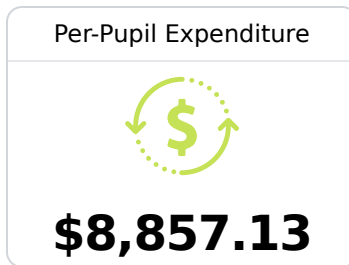

C Northeast Jones High School Jones County School District

 68 Northeast Drive
Laurel, MS 39443

 Jennifer Lowery
jlowery@jonesk12.org

Due to the impact of COVID-19 on school closures in the 2019-20 school year and a waiver from the U.S. Department of Education, the Mississippi Department of Education (MDE) has no assessment and accountability data to report for the 2019-20 school year.