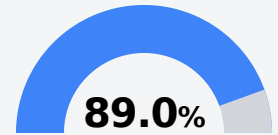

Teacher Data

75.3

Teachers

Experienced Teachers