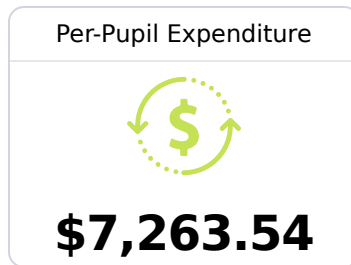

B East Jones Elementary School

Jones County School District

108 Northeast Drive
Laurel, MS 39443

Sylvia Busby
scbusby@jonesk12.org

Due to the impact of COVID-19 on school closures in the 2019-20 school year and a waiver from the U.S. Department of Education, the Mississippi Department of Education (MDE) has no assessment and accountability data to report for the 2019-20 school year.

Graduation Rate	
State	85.0%
District	89.6%
School	N/A

Teacher Data

59.5

Teachers

87.2%

Experienced Teachers

1.1%

Provisional Teachers

100.0%

In-Field Teachers