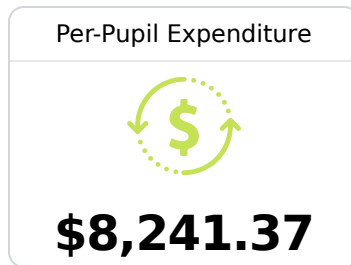

Graduation Rate	
State	85.0%
District	89.6%
School	N/A