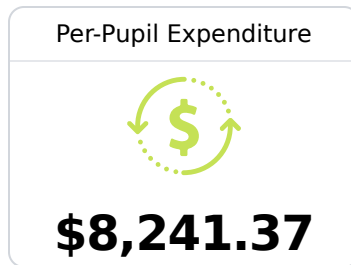

B Moselle Elementary School

Jones County School District

168 Rayner Road
Moselle, MS 39459

Mark Brown
mgbrown@jonesk12.org

Due to the impact of COVID-19 on school closures in the 2019-20 school year and a waiver from the U.S. Department of Education, the Mississippi Department of Education (MDE) has no assessment and accountability data to report for the 2019-20 school year.

Graduation Rate	
State	85.0%
District	89.6%
School	N/A

Teacher Data

44.7

Teachers

77.6%

Experienced Teachers

0.0%

Provisional Teachers

97.1%

In-Field Teachers