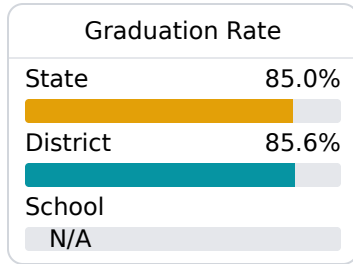

## Jefferson County Jr High

Jefferson County School District

468 Hwy 33  
Fayette, MS 39069

Faye Brown  
fbrown@jcpsd.net

Identified for **Comprehensive Support and Improvement**

Due to the impact of COVID-19 on school closures in the 2019-20 school year and a waiver from the U.S. Department of Education, the Mississippi Department of Education (MDE) has no assessment and accountability data to report for the 2019-20 school year.