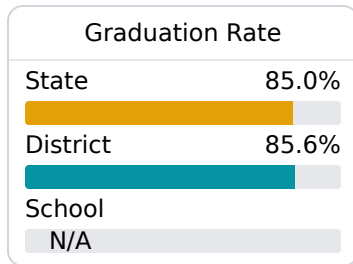

Jefferson County Jr High

Jefferson County School District

468 Hwy 33
Fayette, MS 39069

Identified for **Comprehensive Support and Improvement**

Due to the impact of COVID-19 on school closures in the 2019-20 school year and a waiver from the U.S. Department of Education, the Mississippi Department of Education (MDE) has no assessment and accountability data to report for the 2019-20 school year.