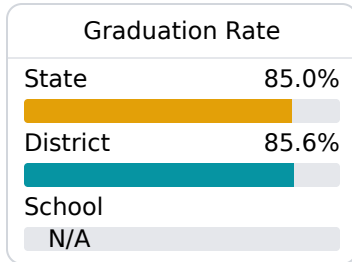

Jefferson County Upper Elementary

Jefferson County School District

442 Hwy 33
Fayette, MS 39069

Cashoney Carter
cacarter@jcpsd.net

Identified for **Comprehensive Support and Improvement**

Due to the impact of COVID-19 on school closures in the 2019-20 school year and a waiver from the U.S. Department of Education, the Mississippi Department of Education (MDE) has no assessment and accountability data to report for the 2019-20 school year.