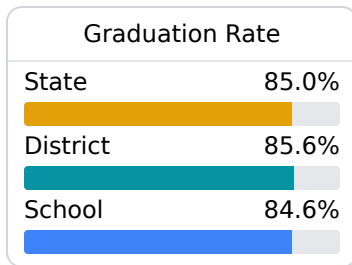

Jefferson County High

Jefferson County School District

2277 MAIN ST.
Fayette, MS 39069

Marcus Walton
mwalton@jcpsd.net

Due to the impact of COVID-19 on school closures in the 2019-20 school year and a waiver from the U.S. Department of Education, the Mississippi Department of Education (MDE) has no assessment and accountability data to report for the 2019-20 school year.