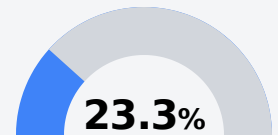

Provisional Teachers