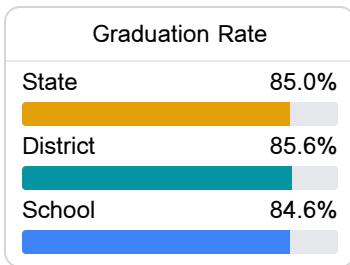

D Jefferson County High

Jefferson County School District

2277 MAIN ST.
Fayette, MS 39069

Marcus Walton
mwatson@jcpsd.net

Due to the impact of COVID-19 on school closures in the 2019-20 school year and a waiver from the U.S. Department of Education, the Mississippi Department of Education (MDE) has no assessment and accountability data to report for the 2019-20 school year.