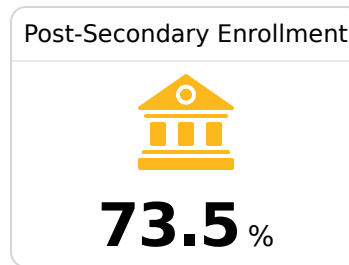

Jefferson County High

Jefferson County School District

2277 MAIN ST.
Fayette, MS 39069

Marcus Walton
mwalton@jcpsd.net

Due to the impact of COVID-19 on school closures in the 2019-20 school year and a waiver from the U.S. Department of Education, the Mississippi Department of Education (MDE) has no assessment and accountability data to report for the 2019-20 school year.