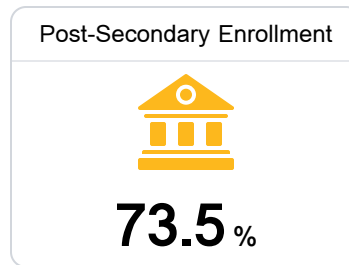

D Jefferson County High

Jefferson County School District

2277 MAIN ST.
Fayette, MS 39069

Marcus Walton
mwatson@jcpsd.net

Due to the impact of COVID-19 on school closures in the 2019-20 school year and a waiver from the U.S. Department of Education, the Mississippi Department of Education (MDE) has no assessment and accountability data to report for the 2019-20 school year.