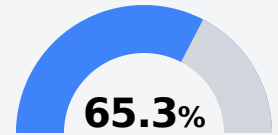

Teacher Data

22.8

Teachers

Experienced Teachers