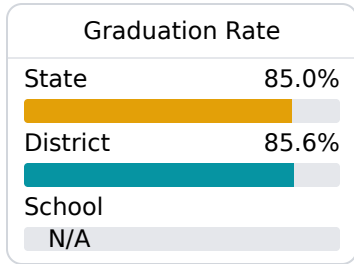

## Jefferson County Elementary School

Jefferson County School District

430 HWY 33  
Fayette, MS 39069

Shameka Woods  
swoods@jcpsd.net

Identified for **Comprehensive Support and Improvement**

Due to the impact of COVID-19 on school closures in the 2019-20 school year and a waiver from the U.S. Department of Education, the Mississippi Department of Education (MDE) has no assessment and accountability data to report for the 2019-20 school year.