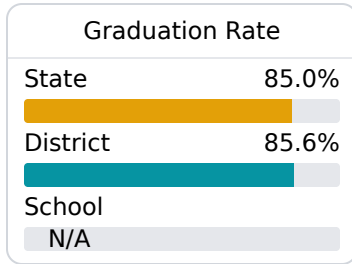

Jefferson County Elementary School

Jefferson County School District

430 HWY 33
Fayette, MS 39069

LaRondrial Barnes
lbarnes@jcpsd.net

Identified for **Comprehensive Support and Improvement**

Due to the impact of COVID-19 on school closures in the 2019-20 school year and a waiver from the U.S. Department of Education, the Mississippi Department of Education (MDE) has no assessment and accountability data to report for the 2019-20 school year.