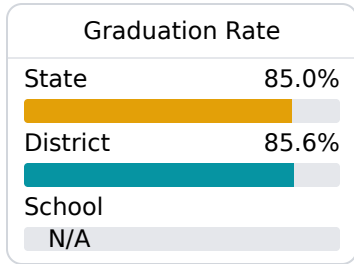

Jefferson County Elementary School

Jefferson County School District

430 HWY 33
Fayette, MS 39069

Shameka Woods
swoods@jcpsd.net

Identified for **Comprehensive Support and Improvement**

Due to the impact of COVID-19 on school closures in the 2019-20 school year and a waiver from the U.S. Department of Education, the Mississippi Department of Education (MDE) has no assessment and accountability data to report for the 2019-20 school year.