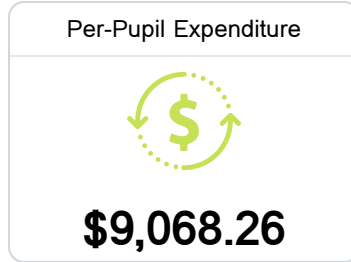

Jefferson County Elementary School

Jefferson County School District

430 HWY 33
Fayette, MS 39069

Shameka Woods
swoods@jcpsd.net

Identified for **Comprehensive Support and Improvement**

Due to the impact of COVID-19 on school closures in the 2019-20 school year and a waiver from the U.S. Department of Education, the Mississippi Department of Education (MDE) has no assessment and accountability data to report for the 2019-20 school year.

Graduation Rate	
State	85.0%
District	85.6%
School	N/A

Teacher Data

24.0

Teachers

91.7%

Experienced Teachers

16.6%

Provisional Teachers

93.5%

In-Field Teachers