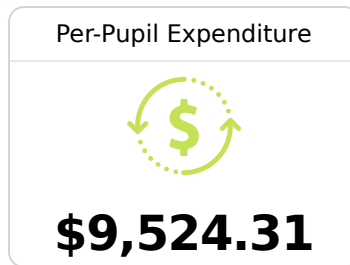

B Stringer Attendance Center

West Jasper Consolidated Schools

 122 COUNTY ROAD 17
Stringer, MS 39481

 Tony Keys
tkeys@westjasper.org

Due to the impact of COVID-19 on school closures in the 2019-20 school year and a waiver from the U.S. Department of Education, the Mississippi Department of Education (MDE) has no assessment and accountability data to report for the 2019-20 school year.