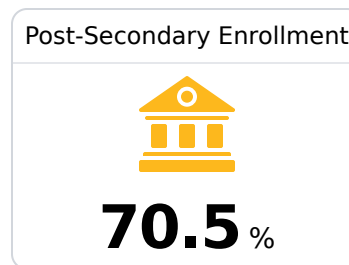

B Stringer Attendance Center West Jasper Consolidated Schools

 122 COUNTY ROAD 17
Stringer, MS 39481

 Jill Miller
jmiller@westjasper.k12.ms.us

Due to the impact of COVID-19 on school closures in the 2019-20 school year and a waiver from the U.S. Department of Education, the Mississippi Department of Education (MDE) has no assessment and accountability data to report for the 2019-20 school year.