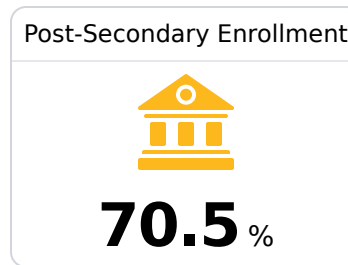

B Stringer Attendance Center

West Jasper Consolidated Schools

 122 COUNTY ROAD 17
Stringer, MS 39481

 Tony Keys
tkeys@westjasper.org

Due to the impact of COVID-19 on school closures in the 2019-20 school year and a waiver from the U.S. Department of Education, the Mississippi Department of Education (MDE) has no assessment and accountability data to report for the 2019-20 school year.