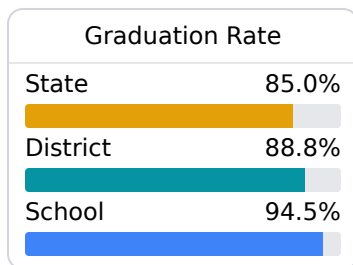

B Stringer Attendance Center West Jasper Consolidated Schools

 122 COUNTY ROAD 17
Stringer, MS 39481

 Jill Miller
jmiller@westjasper.k12.ms.us

Due to the impact of COVID-19 on school closures in the 2019-20 school year and a waiver from the U.S. Department of Education, the Mississippi Department of Education (MDE) has no assessment and accountability data to report for the 2019-20 school year.