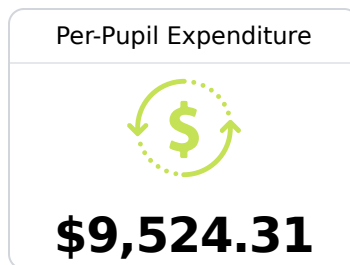

B Stringer Attendance Center West Jasper Consolidated Schools

 122 COUNTY ROAD 17
Stringer, MS 39481

 Jill Miller
jmiller@westjasper.k12.ms.us

Due to the impact of COVID-19 on school closures in the 2019-20 school year and a waiver from the U.S. Department of Education, the Mississippi Department of Education (MDE) has no assessment and accountability data to report for the 2019-20 school year.