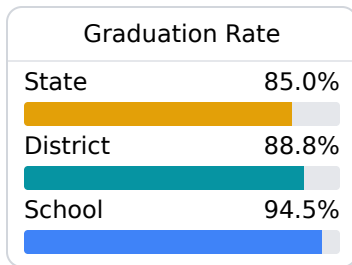

B Stringer Attendance Center

West Jasper Consolidated Schools

 122 COUNTY ROAD 17
Stringer, MS 39481

 Tony Keys
tkeys@westjasper.org

Due to the impact of COVID-19 on school closures in the 2019-20 school year and a waiver from the U.S. Department of Education, the Mississippi Department of Education (MDE) has no assessment and accountability data to report for the 2019-20 school year.