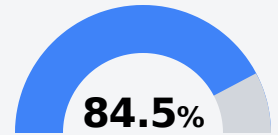

Teacher Data

12.9

Teachers

Experienced Teachers