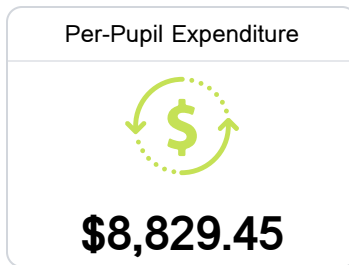

Bay Springs Middle School

West Jasper Consolidated Schools

124 EDMUND KING ROAD
Bay Springs, MS 39422

James Bolen
jbolen@westjasper.org

Due to the impact of COVID-19 on school closures in the 2019-20 school year and a waiver from the U.S. Department of Education, the Mississippi Department of Education (MDE) has no assessment and accountability data to report for the 2019-20 school year.

Graduation Rate	
State	85.0%
District	88.8%
School	N/A

Teacher Data

12.9

Teachers

84.5%

Experienced Teachers

3.5%

Provisional Teachers

96.8%

In-Field Teachers