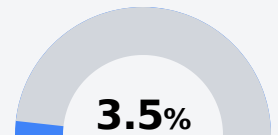

Graduation Rate	
State	85.0%
District	88.8%
School	N/A

Teacher Data

12.9

Teachers

Experienced Teachers

Provisional Teachers

In-Field Teachers