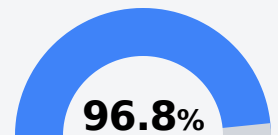

Graduation Rate	
State	85.0%
District	88.8%
School	N/A

Teacher Data

12.9

Teachers

Experienced Teachers

Provisional Teachers

In-Field Teachers