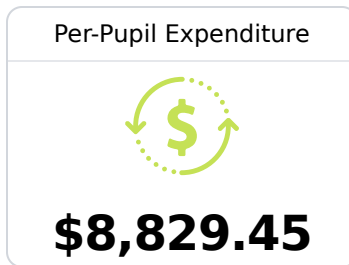

Bay Springs Middle School

West Jasper Consolidated Schools

124 EDMUND KING ROAD
Bay Springs, MS 39422

James Bolen
jbolen@westjasper.org

Due to the impact of COVID-19 on school closures in the 2019-20 school year and a waiver from the U.S. Department of Education, the Mississippi Department of Education (MDE) has no assessment and accountability data to report for the 2019-20 school year.

Graduation Rate	
State	85.0%
District	88.8%
School	N/A