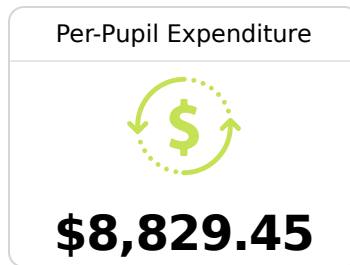

D Bay Springs Middle School

West Jasper Consolidated Schools

124 EDMUND KING ROAD
Bay Springs, MS 39422

James Bolen
jbolen@westjasper.org

Due to the impact of COVID-19 on school closures in the 2019-20 school year and a waiver from the U.S. Department of Education, the Mississippi Department of Education (MDE) has no assessment and accountability data to report for the 2019-20 school year.

Graduation Rate	
State	85.0%
District	88.8%
School	N/A

Teacher Data

12.9

Teachers

84.5%

Experienced Teachers

3.5%

Provisional Teachers

96.8%

In-Field Teachers