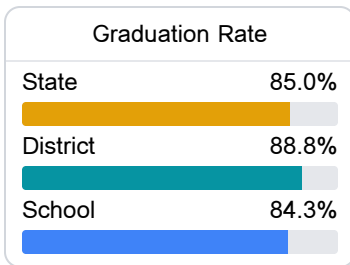

## Bay Springs High School

West Jasper Consolidated Schools

510 HWY 18  
Bay Springs, MS 39422

Denika McLaurin  
dmclaurin@westjasper.org

Due to the impact of COVID-19 on school closures in the 2019-20 school year and a waiver from the U.S. Department of Education, the Mississippi Department of Education (MDE) has no assessment and accountability data to report for the 2019-20 school year.