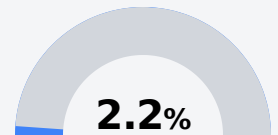

Provisional Teachers