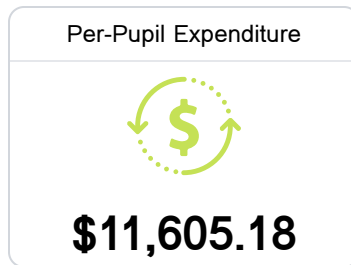

## Bay Springs High School

West Jasper Consolidated Schools

510 HWY 18  
Bay Springs, MS 39422

Denika McLaurin  
dmclaurin@westjasper.org

Due to the impact of COVID-19 on school closures in the 2019-20 school year and a waiver from the U.S. Department of Education, the Mississippi Department of Education (MDE) has no assessment and accountability data to report for the 2019-20 school year.