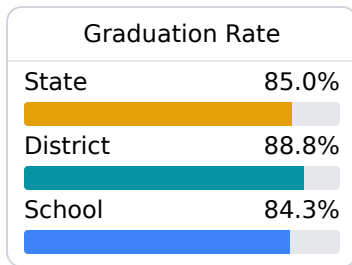

Bay Springs High School

West Jasper Consolidated Schools

510 HWY 18
Bay Springs, MS 39422

Denika McLaurin
dmclaurin@westjasper.org

Due to the impact of COVID-19 on school closures in the 2019-20 school year and a waiver from the U.S. Department of Education, the Mississippi Department of Education (MDE) has no assessment and accountability data to report for the 2019-20 school year.