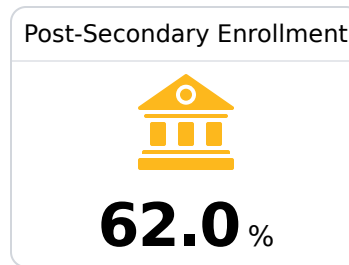

Bay Springs High School

West Jasper Consolidated Schools

510 HWY 18
Bay Springs, MS 39422

Kesia T. Pope
kpope@westjasper.k12.ms.us

Due to the impact of COVID-19 on school closures in the 2019-20 school year and a waiver from the U.S. Department of Education, the Mississippi Department of Education (MDE) has no assessment and accountability data to report for the 2019-20 school year.