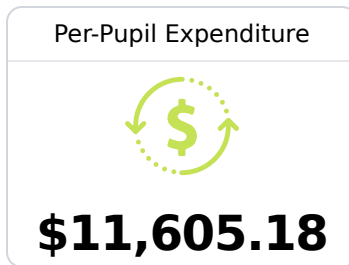

Bay Springs High School

West Jasper Consolidated Schools

510 HWY 18
Bay Springs, MS 39422

Kesia T. Pope
kpope@westjasper.k12.ms.us

Due to the impact of COVID-19 on school closures in the 2019-20 school year and a waiver from the U.S. Department of Education, the Mississippi Department of Education (MDE) has no assessment and accountability data to report for the 2019-20 school year.