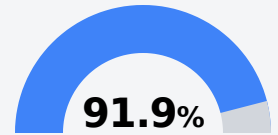

Teacher Data

19.2

Teachers

Experienced Teachers