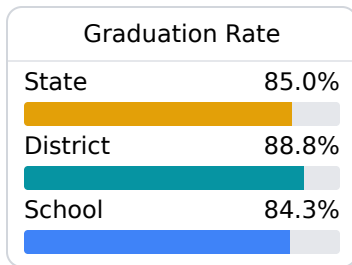

Bay Springs High School

West Jasper Consolidated Schools

510 HWY 18
Bay Springs, MS 39422

Kesia T. Pope
kpope@westjasper.k12.ms.us

Due to the impact of COVID-19 on school closures in the 2019-20 school year and a waiver from the U.S. Department of Education, the Mississippi Department of Education (MDE) has no assessment and accountability data to report for the 2019-20 school year.