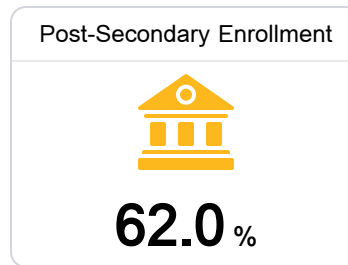

## Bay Springs High School

West Jasper Consolidated Schools

510 HWY 18  
Bay Springs, MS 39422

Denika McLaurin  
dmclaurin@westjasper.org

Due to the impact of COVID-19 on school closures in the 2019-20 school year and a waiver from the U.S. Department of Education, the Mississippi Department of Education (MDE) has no assessment and accountability data to report for the 2019-20 school year.