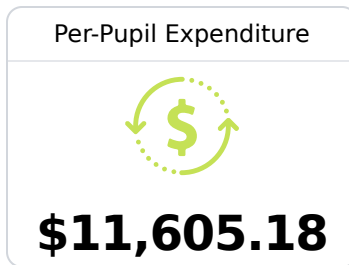

Bay Springs High School

West Jasper Consolidated Schools

510 HWY 18
Bay Springs, MS 39422

Denika McLaurin
dmclaurin@westjasper.org

Due to the impact of COVID-19 on school closures in the 2019-20 school year and a waiver from the U.S. Department of Education, the Mississippi Department of Education (MDE) has no assessment and accountability data to report for the 2019-20 school year.