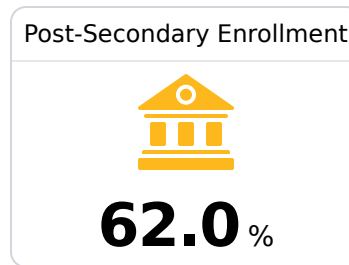

Bay Springs High School

West Jasper Consolidated Schools

510 HWY 18
Bay Springs, MS 39422

Denika McLaurin
dmclaurin@westjasper.org

Due to the impact of COVID-19 on school closures in the 2019-20 school year and a waiver from the U.S. Department of Education, the Mississippi Department of Education (MDE) has no assessment and accountability data to report for the 2019-20 school year.