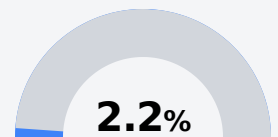

Provisional Teachers