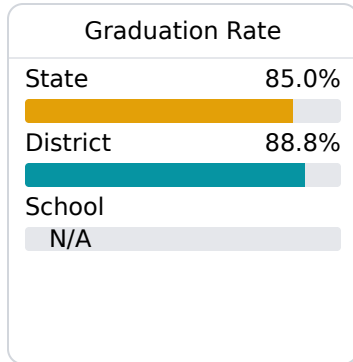

B Bay Springs Elementary School

West Jasper Consolidated Schools

510 HWY 18
Bay Springs, MS 39422

Makeshia Keyes
mkeyes@westjasper.k12.ms.us

Identified for **Additional Targeted Support and Improvement**

Due to the impact of COVID-19 on school closures in the 2019-20 school year and a waiver from the U.S. Department of Education, the Mississippi Department of Education (MDE) has no assessment and accountability data to report for the 2019-20 school year.

Teacher Data

26.3

Teachers

84.8%

Experienced Teachers

0.0%

Provisional Teachers

98.9%

In-Field Teachers