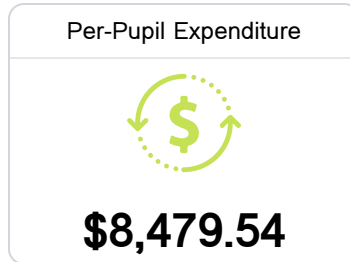

School Report Card 2019 - 2020

For more detailed information, please visit <https://msrc.mdek12.org>.

B Bay Springs Elementary School

West Jasper Consolidated Schools

510 HWY 18
Bay Springs, MS 39422

Melissa Pugh
mpugh@westjasper.org

Identified for **Additional Targeted Support and Improvement**

Due to the impact of COVID-19 on school closures in the 2019-20 school year and a waiver from the U.S. Department of Education, the Mississippi Department of Education (MDE) has no assessment and accountability data to report for the 2019-20 school year.

Teacher Data

26.3

Teachers

84.8%

Experienced Teachers

0.0%

Provisional Teachers

98.9%

In-Field Teachers