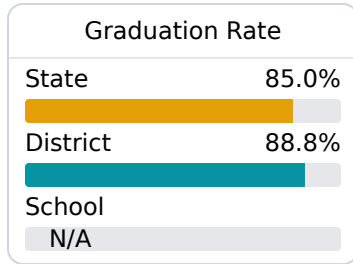

B Bay Springs Elementary School

West Jasper Consolidated Schools

510 HWY 18
Bay Springs, MS 39422

Melissa Pugh
mpugh@westjasper.org

Identified for **Additional Targeted Support and Improvement**

Due to the impact of COVID-19 on school closures in the 2019-20 school year and a waiver from the U.S. Department of Education, the Mississippi Department of Education (MDE) has no assessment and accountability data to report for the 2019-20 school year.

Teacher Data

26.3

Teachers

84.8%

Experienced Teachers

0.0%

Provisional Teachers

98.9%

In-Field Teachers