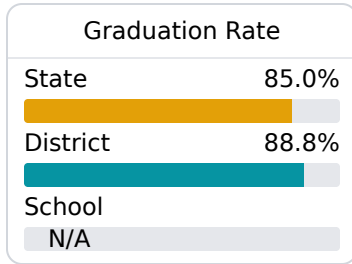

B Bay Springs Elementary School

West Jasper Consolidated Schools

 510 HWY 18
Bay Springs, MS 39422

 Melissa Pugh
mpugh@westjasper.org

Identified for **Additional Targeted Support and Improvement**

Due to the impact of COVID-19 on school closures in the 2019-20 school year and a waiver from the U.S. Department of Education, the Mississippi Department of Education (MDE) has no assessment and accountability data to report for the 2019-20 school year.