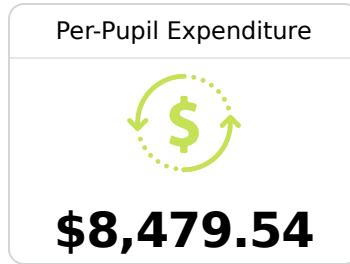

B Bay Springs Elementary School

West Jasper Consolidated Schools

510 HWY 18
Bay Springs, MS 39422

Melissa Pugh
mpugh@westjasper.org

Identified for **Additional Targeted Support and Improvement**

Due to the impact of COVID-19 on school closures in the 2019-20 school year and a waiver from the U.S. Department of Education, the Mississippi Department of Education (MDE) has no assessment and accountability data to report for the 2019-20 school year.

Teacher Data

26.3

Teachers

84.8%

Experienced Teachers

0.0%

Provisional Teachers

98.9%

In-Field Teachers