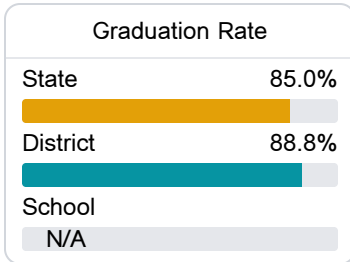

School Report Card 2019 - 2020

For more detailed information, please visit <https://msrc.mdek12.org>.

B Bay Springs Elementary School

West Jasper Consolidated Schools

510 HWY 18
Bay Springs, MS 39422

Melissa Pugh
mpugh@westjasper.org

Identified for **Additional Targeted Support and Improvement**

Due to the impact of COVID-19 on school closures in the 2019-20 school year and a waiver from the U.S. Department of Education, the Mississippi Department of Education (MDE) has no assessment and accountability data to report for the 2019-20 school year.

Teacher Data

26.3

Teachers

84.8%

Experienced Teachers

0.0%

Provisional Teachers

98.9%

In-Field Teachers