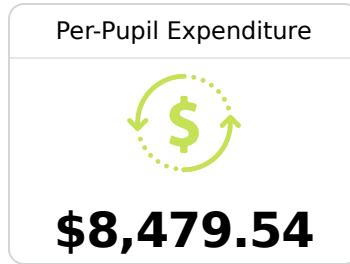

Due to the impact of COVID-19 on school closures in the 2019-20 school year and a waiver from the U.S. Department of Education, the Mississippi Department of Education (MDE) has no assessment and accountability data to report for the 2019-20 school year.