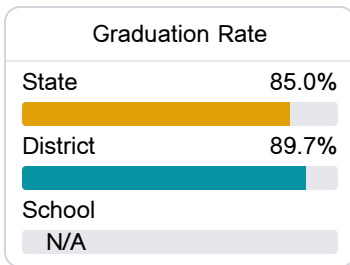

## Heidelberg Junior High School

East Jasper Consolidated School District

804 North Pine Avenue  
Heidelberg, MS 39439

Due to the impact of COVID-19 on school closures in the 2019-20 school year and a waiver from the U.S. Department of Education, the Mississippi Department of Education (MDE) has no assessment and accountability data to report for the 2019-20 school year.