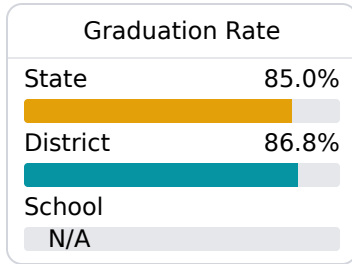

## Trent Lott Academy

Pascagoula Gautier School District

2234 Pascagoula  
Pascagoula, MS 39567

Melissa Pardue  
mpardue@pgsd.ms

Identified for **Additional Targeted Support and Improvement**

Due to the impact of COVID-19 on school closures in the 2019-20 school year and a waiver from the U.S. Department of Education, the Mississippi Department of Education (MDE) has no assessment and accountability data to report for the 2019-20 school year.