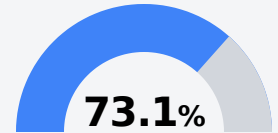

Teacher Data

45.0

Teachers

Experienced Teachers