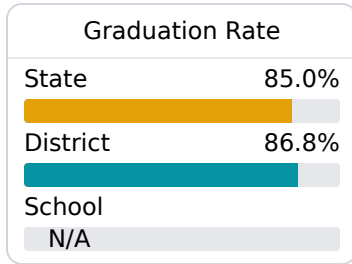

Trent Lott Academy

Pascagoula Gautier School District

2234 Pascagoula
Pascagoula, MS 39567

Melissa Pardue
mpardue@pgsd.ms

Identified for **Additional Targeted Support and Improvement**

Due to the impact of COVID-19 on school closures in the 2019-20 school year and a waiver from the U.S. Department of Education, the Mississippi Department of Education (MDE) has no assessment and accountability data to report for the 2019-20 school year.