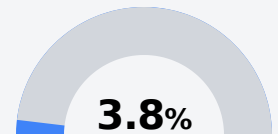

Provisional Teachers