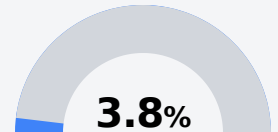

Provisional Teachers