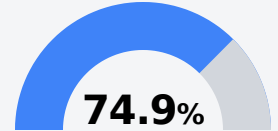

Teacher Data

77.2

Teachers

Experienced Teachers