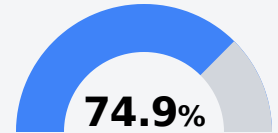

Teacher Data

77.2

Teachers

Experienced Teachers