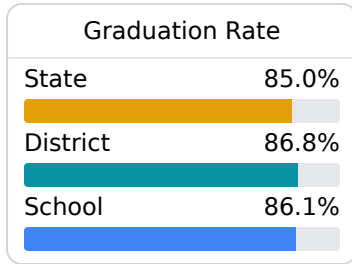

B Pascagoula High School

Pascagoula Gautier School District

1716 Tucker Street
Pascagoula, MS 39567

Milton Ray III
mlray@pgsd.ms

Identified for **Targeted Support and Improvement**

Due to the impact of COVID-19 on school closures in the 2019-20 school year and a waiver from the U.S. Department of Education, the Mississippi Department of Education (MDE) has no assessment and accountability data to report for the 2019-20 school year.