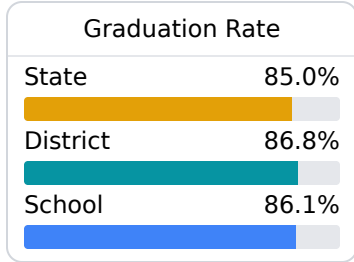

Pascagoula High School

Pascagoula Gautier School District

1716 Tucker Street
Pascagoula, MS 39567

Milton Ray III
mlray@pgsd.ms

Identified for **Targeted Support and Improvement**

Due to the impact of COVID-19 on school closures in the 2019-20 school year and a waiver from the U.S. Department of Education, the Mississippi Department of Education (MDE) has no assessment and accountability data to report for the 2019-20 school year.