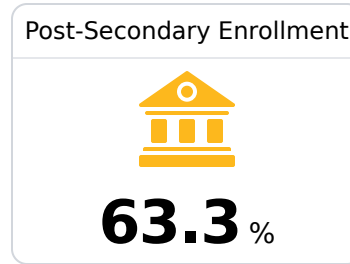

B Pascagoula High School

Pascagoula Gautier School District

1716 Tucker Street
Pascagoula, MS 39567

Milton Ray III
mlray@pgsd.ms

Identified for **Targeted Support and Improvement**

Due to the impact of COVID-19 on school closures in the 2019-20 school year and a waiver from the U.S. Department of Education, the Mississippi Department of Education (MDE) has no assessment and accountability data to report for the 2019-20 school year.