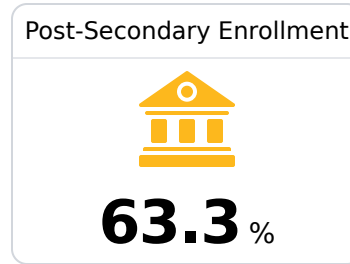

## **B** Pascagoula High School

Pascagoula Gautier School District

1716 Tucker Street  
Pascagoula, MS 39567

Milton Ray III  
mlray@pgsd.ms

Identified for **Targeted Support and Improvement**

Due to the impact of COVID-19 on school closures in the 2019-20 school year and a waiver from the U.S. Department of Education, the Mississippi Department of Education (MDE) has no assessment and accountability data to report for the 2019-20 school year.