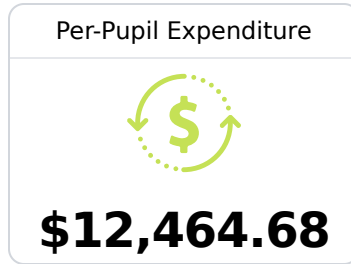

## **B** Pascagoula High School

Pascagoula Gautier School District

1716 Tucker Street  
Pascagoula, MS 39567

Milton Ray III  
mlray@pgsd.ms

Identified for **Targeted Support and Improvement**

Due to the impact of COVID-19 on school closures in the 2019-20 school year and a waiver from the U.S. Department of Education, the Mississippi Department of Education (MDE) has no assessment and accountability data to report for the 2019-20 school year.