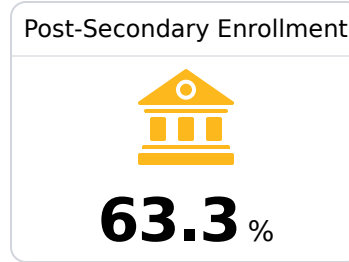

Pascagoula High School

Pascagoula Gautier School District

1716 Tucker Street
Pascagoula, MS 39567

Milton Ray III
mlray@pgsd.ms

Identified for **Targeted Support and Improvement**

Due to the impact of COVID-19 on school closures in the 2019-20 school year and a waiver from the U.S. Department of Education, the Mississippi Department of Education (MDE) has no assessment and accountability data to report for the 2019-20 school year.