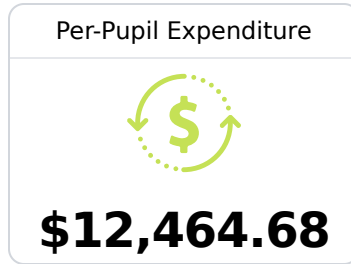

B Pascagoula High School

Pascagoula Gautier School District

1716 Tucker Street
Pascagoula, MS 39567

Milton Ray III
mlray@pgsd.ms

Identified for **Targeted Support and Improvement**

Due to the impact of COVID-19 on school closures in the 2019-20 school year and a waiver from the U.S. Department of Education, the Mississippi Department of Education (MDE) has no assessment and accountability data to report for the 2019-20 school year.