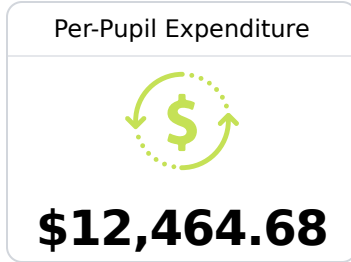

Pascagoula High School

Pascagoula Gautier School District

1716 Tucker Street
Pascagoula, MS 39567

Milton Ray III
mlray@pgsd.ms

Identified for **Targeted Support and Improvement**

Due to the impact of COVID-19 on school closures in the 2019-20 school year and a waiver from the U.S. Department of Education, the Mississippi Department of Education (MDE) has no assessment and accountability data to report for the 2019-20 school year.