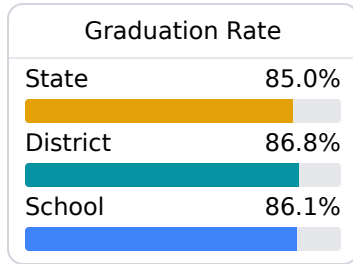

## **B** Pascagoula High School

Pascagoula Gautier School District

1716 Tucker Street  
Pascagoula, MS 39567

Milton Ray III  
mlray@pgsd.ms

Identified for **Targeted Support and Improvement**

Due to the impact of COVID-19 on school closures in the 2019-20 school year and a waiver from the U.S. Department of Education, the Mississippi Department of Education (MDE) has no assessment and accountability data to report for the 2019-20 school year.