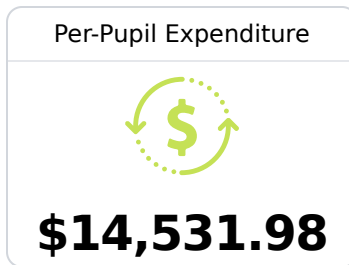

Lake Elementary School

Pascagoula Gautier School District

4503 Willow Street
Pascagoula, MS 39567

Casey Hanna
channa@pgsd.ms

Due to the impact of COVID-19 on school closures in the 2019-20 school year and a waiver from the U.S. Department of Education, the Mississippi Department of Education (MDE) has no assessment and accountability data to report for the 2019-20 school year.

Graduation Rate	
State	85.0%
District	86.8%
School	N/A

Teacher Data

7.8

Teachers

100.0%

Experienced Teachers

12.8%

Provisional Teachers

100.0%

In-Field Teachers