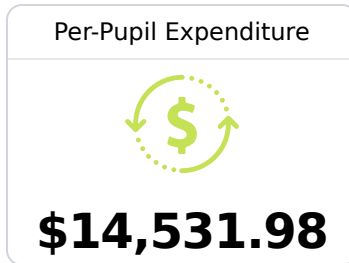

Lake Elementary School

Pascagoula Gautier School District

4503 Willow Street
Pascagoula, MS 39567

Casey Hanna
channa@pgsd.ms

Due to the impact of COVID-19 on school closures in the 2019-20 school year and a waiver from the U.S. Department of Education, the Mississippi Department of Education (MDE) has no assessment and accountability data to report for the 2019-20 school year.

Graduation Rate	
State	85.0%
District	86.8%
School	N/A

Teacher Data

7.8

Teachers

100.0%

Experienced Teachers

12.8%

Provisional Teachers

100.0%

In-Field Teachers