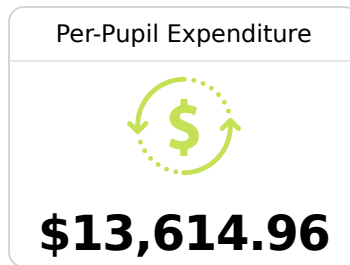

B Jackson Elementary School

Pascagoula Gautier School District

3203 Lanier Street
Pascagoula, MS 39581

Christina Cumbest
ccumbest@pgsd.ms

Due to the impact of COVID-19 on school closures in the 2019-20 school year and a waiver from the U.S. Department of Education, the Mississippi Department of Education (MDE) has no assessment and accountability data to report for the 2019-20 school year.

Graduation Rate	
State	85.0%
District	86.8%
School	N/A