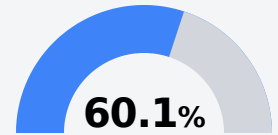

Teacher Data

19.7

Teachers

Experienced Teachers