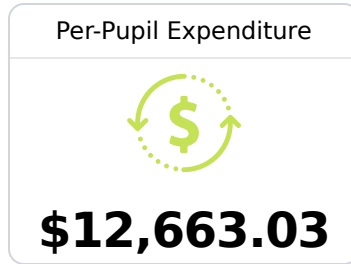

## **B** Gautier High School

Pascagoula Gautier School District

 4307 Gautier/Vancleave  
Gautier, MS 39553

 Roy Tolbert  
rtolbert@pgsd.ms

Identified for **Additional Targeted Support and Improvement**

Due to the impact of COVID-19 on school closures in the 2019-20 school year and a waiver from the U.S. Department of Education, the Mississippi Department of Education (MDE) has no assessment and accountability data to report for the 2019-20 school year.