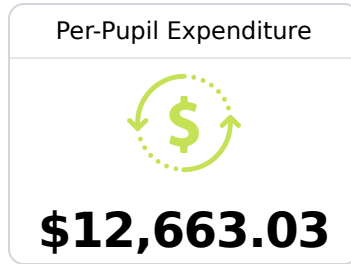

## Gautier High School

Pascagoula Gautier School District

4307 Gautier/Vanceave  
Gautier, MS 39553

Roy Tolbert  
rtolbert@pgsd.ms

Identified for **Additional Targeted Support and Improvement**

Due to the impact of COVID-19 on school closures in the 2019-20 school year and a waiver from the U.S. Department of Education, the Mississippi Department of Education (MDE) has no assessment and accountability data to report for the 2019-20 school year.