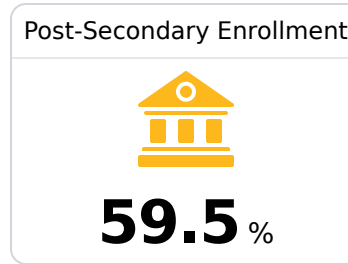

## Gautier High School

Pascagoula Gautier School District

4307 Gautier/Vanceave  
Gautier, MS 39553

Roy Tolbert  
rtolbert@pgsd.ms

Identified for **Additional Targeted Support and Improvement**

Due to the impact of COVID-19 on school closures in the 2019-20 school year and a waiver from the U.S. Department of Education, the Mississippi Department of Education (MDE) has no assessment and accountability data to report for the 2019-20 school year.