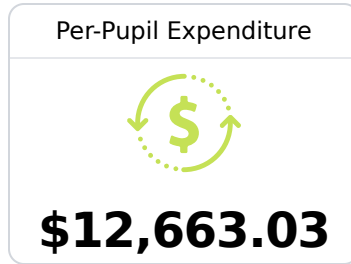

B Gautier High School

Pascagoula Gautier School District

 4307 Gautier/Vancleave
Gautier, MS 39553

 Roy Tolbert
rtolbert@pgsd.ms

Identified for **Additional Targeted Support and Improvement**

Due to the impact of COVID-19 on school closures in the 2019-20 school year and a waiver from the U.S. Department of Education, the Mississippi Department of Education (MDE) has no assessment and accountability data to report for the 2019-20 school year.