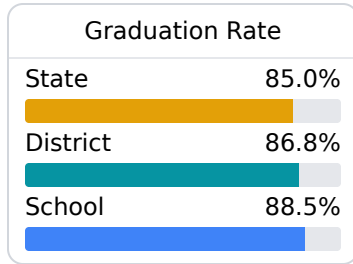

B Gautier High School

Pascagoula Gautier School District

 4307 Gautier/Vancleave
Gautier, MS 39553

 Roy Tolbert
rtolbert@pgsd.ms

Identified for **Additional Targeted Support and Improvement**

Due to the impact of COVID-19 on school closures in the 2019-20 school year and a waiver from the U.S. Department of Education, the Mississippi Department of Education (MDE) has no assessment and accountability data to report for the 2019-20 school year.