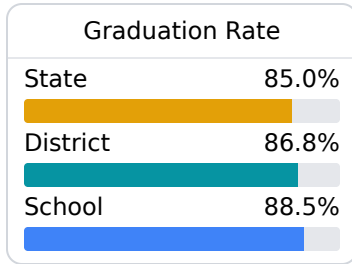

## **B** Gautier High School

Pascagoula Gautier School District

 4307 Gautier/Vancleave  
Gautier, MS 39553

 Roy Tolbert  
rtolbert@pgsd.ms

Identified for **Additional Targeted Support and Improvement**

Due to the impact of COVID-19 on school closures in the 2019-20 school year and a waiver from the U.S. Department of Education, the Mississippi Department of Education (MDE) has no assessment and accountability data to report for the 2019-20 school year.