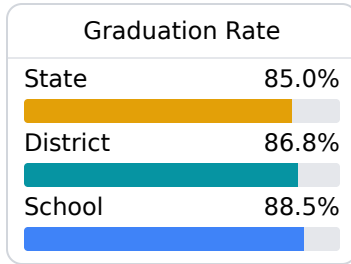

## Gautier High School

Pascagoula Gautier School District

4307 Gautier/Vanceave  
Gautier, MS 39553

Roy Tolbert  
rtolbert@pgsd.ms

Identified for **Additional Targeted Support and Improvement**

Due to the impact of COVID-19 on school closures in the 2019-20 school year and a waiver from the U.S. Department of Education, the Mississippi Department of Education (MDE) has no assessment and accountability data to report for the 2019-20 school year.