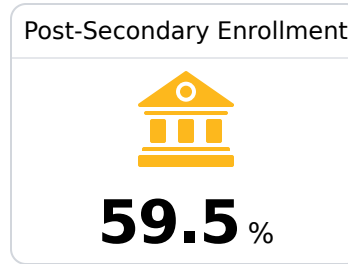

B Gautier High School

Pascagoula Gautier School District

 4307 Gautier/Vancleave
Gautier, MS 39553

 Roy Tolbert
rtolbert@pgsd.ms

Identified for **Additional Targeted Support and Improvement**

Due to the impact of COVID-19 on school closures in the 2019-20 school year and a waiver from the U.S. Department of Education, the Mississippi Department of Education (MDE) has no assessment and accountability data to report for the 2019-20 school year.