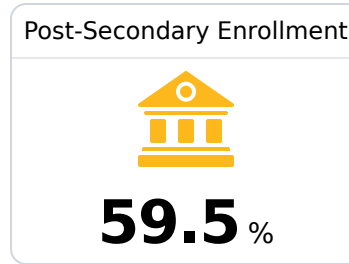

## **B** Gautier High School

Pascagoula Gautier School District

 4307 Gautier/Vancleave  
Gautier, MS 39553

 Roy Tolbert  
rtolbert@pgsd.ms

Identified for **Additional Targeted Support and Improvement**

Due to the impact of COVID-19 on school closures in the 2019-20 school year and a waiver from the U.S. Department of Education, the Mississippi Department of Education (MDE) has no assessment and accountability data to report for the 2019-20 school year.