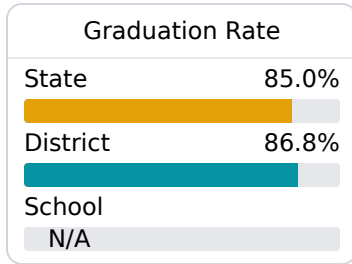

School Report Card 2019 - 2020

For more detailed information, please visit <https://msrc.mdek12.org>.

Gautier Middle School

Pascagoula Gautier School District

1920 Graveline Road
Gautier, MS 39553

Otis Gaines
ogaines@pgsd.ms

Identified for **Additional Targeted Support and Improvement**

Due to the impact of COVID-19 on school closures in the 2019-20 school year and a waiver from the U.S. Department of Education, the Mississippi Department of Education (MDE) has no assessment and accountability data to report for the 2019-20 school year.

Teacher Data

39.0

Teachers

83.2%

Experienced Teachers

0.0%

Provisional Teachers

98.9%

In-Field Teachers