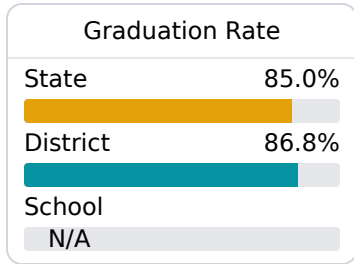

School Report Card 2019 - 2020

For more detailed information, please visit <https://msrc.mdek12.org>.

Gautier Middle School

Pascagoula Gautier School District

1920 Graveline Road
Gautier, MS 39553

Janet Reimsnyder
jreimsnyder@pgsd.ms

Identified for **Additional Targeted Support and Improvement**

Due to the impact of COVID-19 on school closures in the 2019-20 school year and a waiver from the U.S. Department of Education, the Mississippi Department of Education (MDE) has no assessment and accountability data to report for the 2019-20 school year.

Teacher Data

39.0

Teachers

Experienced Teachers

Provisional Teachers

In-Field Teachers