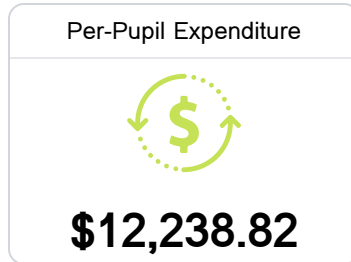

School Report Card 2019 - 2020

For more detailed information, please visit <https://msrc.mdek12.org>.

Gautier Middle School

Pascagoula Gautier School District

1920 Graveline Road
Gautier, MS 39553

Otis Gaines
ogaines@pgsd.ms

Identified for **Additional Targeted Support and Improvement**

Due to the impact of COVID-19 on school closures in the 2019-20 school year and a waiver from the U.S. Department of Education, the Mississippi Department of Education (MDE) has no assessment and accountability data to report for the 2019-20 school year.

Graduation Rate	
State	85.0%
District	86.8%
School	N/A

Teacher Data

39.0

Teachers

83.2%

Experienced Teachers

0.0%

Provisional Teachers

98.9%

In-Field Teachers