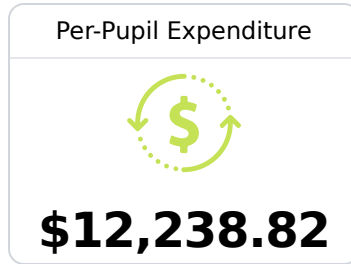

Identified for **Additional Targeted Support and Improvement**

Due to the impact of COVID-19 on school closures in the 2019-20 school year and a waiver from the U.S. Department of Education, the Mississippi Department of Education (MDE) has no assessment and accountability data to report for the 2019-20 school year.