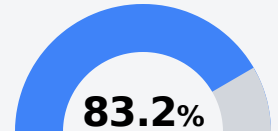

Teacher Data

39.0

Teachers

Experienced Teachers