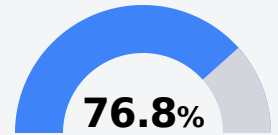

Teacher Data

22.3

Teachers

Experienced Teachers