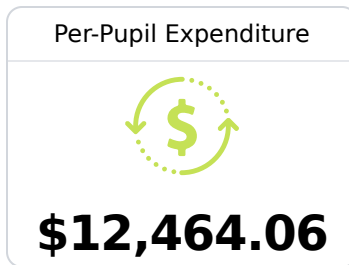

A Eastlawn Elementary School

Pascagoula Gautier School District

2611 Ingalls Ave
Pascagoula, MS 39567

Beth Goff
bgoff@pgsd.ms

Due to the impact of COVID-19 on school closures in the 2019-20 school year and a waiver from the U.S. Department of Education, the Mississippi Department of Education (MDE) has no assessment and accountability data to report for the 2019-20 school year.

Graduation Rate	
State	85.0%
District	86.8%
School	N/A