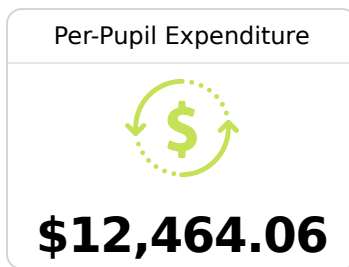

A Eastlawn Elementary School

Pascagoula Gautier School District

2611 Ingalls Ave
Pascagoula, MS 39567

Beth Goff
bgoff@pgsd.ms

Due to the impact of COVID-19 on school closures in the 2019-20 school year and a waiver from the U.S. Department of Education, the Mississippi Department of Education (MDE) has no assessment and accountability data to report for the 2019-20 school year.

Graduation Rate	
State	85.0%
District	86.8%
School	N/A

Teacher Data

22.3

Teachers

76.8%

Experienced Teachers

0.0%

Provisional Teachers

98.5%

In-Field Teachers