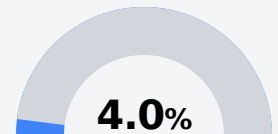

Provisional Teachers