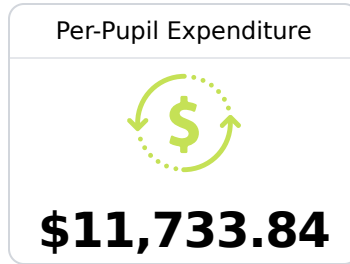

William M Colmer Middle School

Pascagoula Gautier School District

3112 EDEN STREET
Pascagoula, MS 39581

Emile J Dennis
jdavis@pgsd.ms

Identified for **Targeted Support and Improvement**

Due to the impact of COVID-19 on school closures in the 2019-20 school year and a waiver from the U.S. Department of Education, the Mississippi Department of Education (MDE) has no assessment and accountability data to report for the 2019-20 school year.