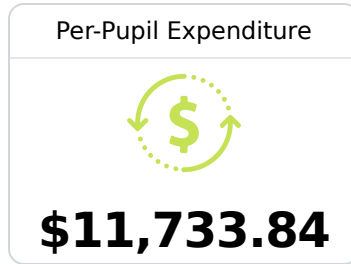

William M Colmer Middle School

Pascagoula Gautier School District

3112 EDEN STREET
Pascagoula, MS 39581

Emile J Dennis
jdavis@pgsd.ms

Identified for **Targeted Support and Improvement**

Due to the impact of COVID-19 on school closures in the 2019-20 school year and a waiver from the U.S. Department of Education, the Mississippi Department of Education (MDE) has no assessment and accountability data to report for the 2019-20 school year.