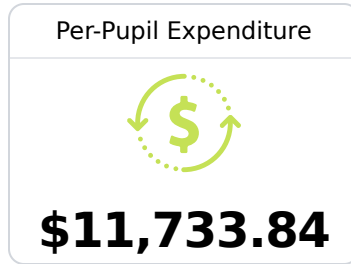

## William M Colmer Middle School

Pascagoula Gautier School District

3112 EDEN STREET  
Pascagoula, MS 39581

Emile J Dennis  
jdavis@pgsd.ms

Identified for **Targeted Support and Improvement**

Due to the impact of COVID-19 on school closures in the 2019-20 school year and a waiver from the U.S. Department of Education, the Mississippi Department of Education (MDE) has no assessment and accountability data to report for the 2019-20 school year.