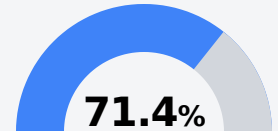

Teacher Data

46.0

Teachers

Experienced Teachers