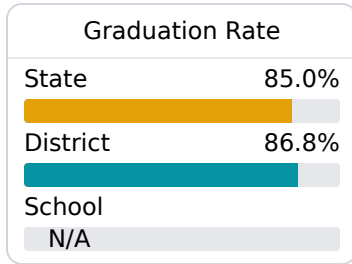

William M Colmer Middle School

Pascagoula Gautier School District

3112 EDEN STREET
Pascagoula, MS 39581

Emile J Dennis
jdavis@pgsd.ms

Identified for **Targeted Support and Improvement**

Due to the impact of COVID-19 on school closures in the 2019-20 school year and a waiver from the U.S. Department of Education, the Mississippi Department of Education (MDE) has no assessment and accountability data to report for the 2019-20 school year.