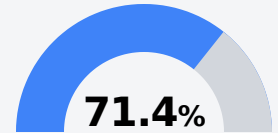

Teacher Data

46.0

Teachers

Experienced Teachers