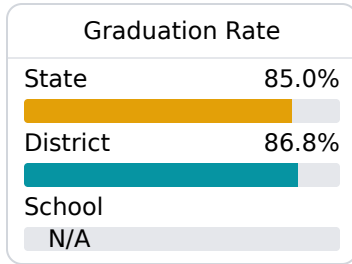

## William M Colmer Middle School

Pascagoula Gautier School District

3112 EDEN STREET  
Pascagoula, MS 39581

Emile J Dennis  
jdavis@pgsd.ms

Identified for **Targeted Support and Improvement**

Due to the impact of COVID-19 on school closures in the 2019-20 school year and a waiver from the U.S. Department of Education, the Mississippi Department of Education (MDE) has no assessment and accountability data to report for the 2019-20 school year.