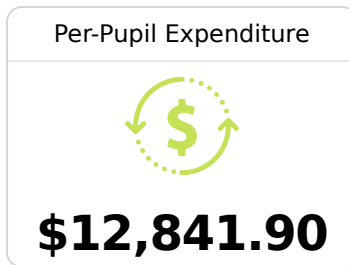

Graduation Rate	
State	85.0%
District	86.8%
School	N/A