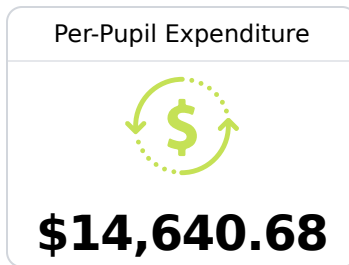

A Cherokee Elementary School

Pascagoula Gautier School District

4102 Scovel Rd
Pascagoula, MS 39581

Greta Adams
gadams@pgsd.ms

Due to the impact of COVID-19 on school closures in the 2019-20 school year and a waiver from the U.S. Department of Education, the Mississippi Department of Education (MDE) has no assessment and accountability data to report for the 2019-20 school year.

Graduation Rate	
State	85.0%
District	86.8%
School	N/A

Teacher Data

16.1

Teachers

62.8%

Experienced Teachers

0.0%

Provisional Teachers

100.0%

In-Field Teachers