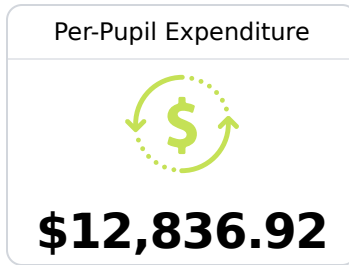

Central Elementary School

Pascagoula Gautier School District

1100 Dupont Street
Pascagoula, MS 39567

Angela Burch
aburch@pgsd.ms

Due to the impact of COVID-19 on school closures in the 2019-20 school year and a waiver from the U.S. Department of Education, the Mississippi Department of Education (MDE) has no assessment and accountability data to report for the 2019-20 school year.

Graduation Rate	
State	85.0%
District	86.8%
School	N/A

Teacher Data

20.1

Teachers

70.2%

Experienced Teachers

9.9%

Provisional Teachers

90.1%

In-Field Teachers