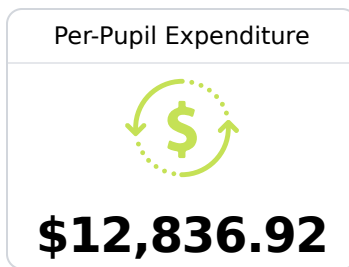

A Central Elementary School

Pascagoula Gautier School District

1100 Dupont Street
Pascagoula, MS 39567

Angela Burch
aburch@pgsd.ms

Due to the impact of COVID-19 on school closures in the 2019-20 school year and a waiver from the U.S. Department of Education, the Mississippi Department of Education (MDE) has no assessment and accountability data to report for the 2019-20 school year.

Graduation Rate	
State	85.0%
District	86.8%
School	N/A

Teacher Data

20.1

Teachers

70.2%

Experienced Teachers

9.9%

Provisional Teachers

90.1%

In-Field Teachers