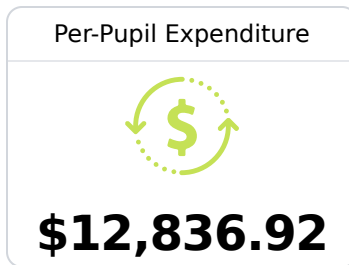

A Central Elementary School

Pascagoula Gautier School District

1100 Dupont Street
Pascagoula, MS 39567

Angela Burch
aburch@pgsd.ms

Due to the impact of COVID-19 on school closures in the 2019-20 school year and a waiver from the U.S. Department of Education, the Mississippi Department of Education (MDE) has no assessment and accountability data to report for the 2019-20 school year.

Graduation Rate	
State	85.0%
District	86.8%
School	N/A