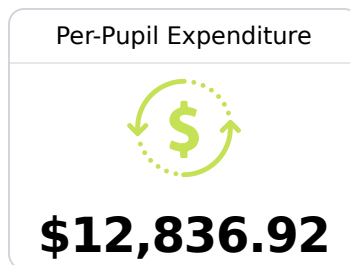

A Central Elementary School

Pascagoula Gautier School District

1100 Dupont Street
Pascagoula, MS 39567

Angela Burch
aburch@pgsd.ms

Due to the impact of COVID-19 on school closures in the 2019-20 school year and a waiver from the U.S. Department of Education, the Mississippi Department of Education (MDE) has no assessment and accountability data to report for the 2019-20 school year.

Graduation Rate	
State	85.0%
District	86.8%
School	N/A

Teacher Data

20.1

Teachers

70.2%

Experienced Teachers

9.9%

Provisional Teachers

90.1%

In-Field Teachers