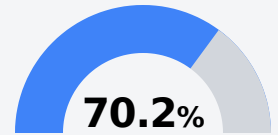

Teacher Data

20.1

Teachers

Experienced Teachers