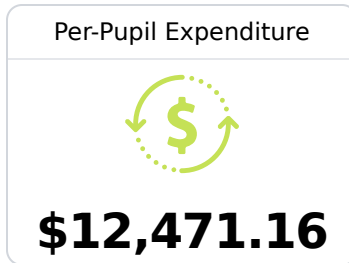

Beach Elementary School

Pascagoula Gautier School District

633 Market Street
Pascagoula, MS 39567

Brigette Anderson
banderson@pgsd.ms

Due to the impact of COVID-19 on school closures in the 2019-20 school year and a waiver from the U.S. Department of Education, the Mississippi Department of Education (MDE) has no assessment and accountability data to report for the 2019-20 school year.

Graduation Rate	
State	85.0%
District	86.8%
School	N/A