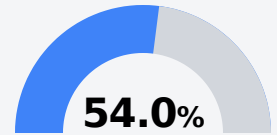

Teacher Data

6.5

Teachers

Experienced Teachers