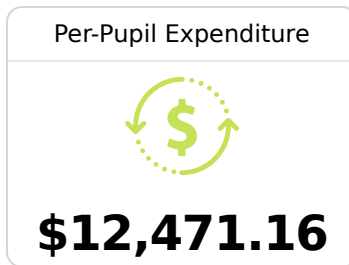

Beach Elementary School

Pascagoula Gautier School District

633 Market Street
Pascagoula, MS 39567

Brigette Anderson
banderson@pgsd.ms

Due to the impact of COVID-19 on school closures in the 2019-20 school year and a waiver from the U.S. Department of Education, the Mississippi Department of Education (MDE) has no assessment and accountability data to report for the 2019-20 school year.

Graduation Rate	
State	85.0%
District	86.8%
School	N/A