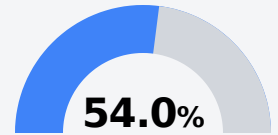

Teacher Data

6.5

Teachers

Experienced Teachers