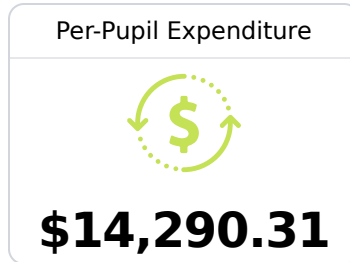

Identified for **Additional Targeted Support and Improvement**

Due to the impact of COVID-19 on school closures in the 2019-20 school year and a waiver from the U.S. Department of Education, the Mississippi Department of Education (MDE) has no assessment and accountability data to report for the 2019-20 school year.