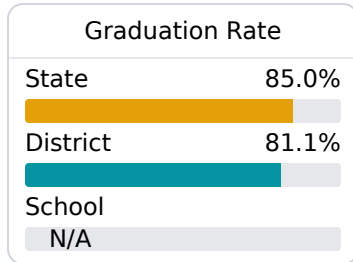

School Report Card 2019 - 2020

For more detailed information, please visit <https://msrc.mdek12.org>.

D Magnolia Middle School Moss Point Separate School District

4630 MAGNOLIA ST
Moss Point, MS 39563

Derrick Caples
ddcaples@mpsdown.org

Identified for **Additional Targeted Support and Improvement**

Due to the impact of COVID-19 on school closures in the 2019-20 school year and a waiver from the U.S. Department of Education, the Mississippi Department of Education (MDE) has no assessment and accountability data to report for the 2019-20 school year.