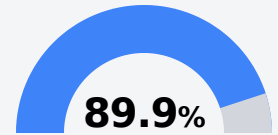

Teacher Data

29.8

Teachers

Experienced Teachers