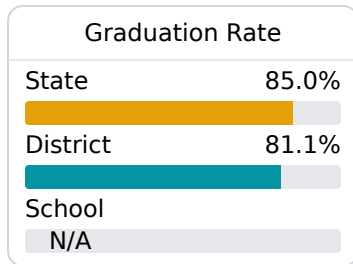

Moss Point Escatawpa Upper Elementary

Moss Point Separate School District

4208 Jamestown Road
Moss Point, MS 39562

Janice Richardson
jhrichardson@mpsdnow.org

Identified for **Additional Targeted Support and Improvement**

Due to the impact of COVID-19 on school closures in the 2019-20 school year and a waiver from the U.S. Department of Education, the Mississippi Department of Education (MDE) has no assessment and accountability data to report for the 2019-20 school year.

Teacher Data

23.5

Teachers

82.9%

Experienced Teachers

4.3%

Provisional Teachers

91.8%

In-Field Teachers