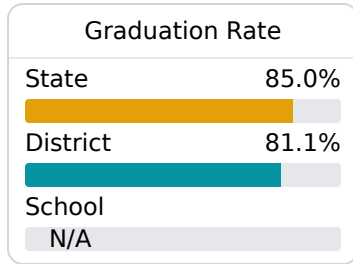

Moss Point Escatawpa Upper Elementary

Moss Point Separate School District

4208 Jamestown Road
Moss Point, MS 39562

Janice Richardson
jhrichardson@mpsdnow.org

Identified for **Additional Targeted Support and Improvement**

Due to the impact of COVID-19 on school closures in the 2019-20 school year and a waiver from the U.S. Department of Education, the Mississippi Department of Education (MDE) has no assessment and accountability data to report for the 2019-20 school year.

Teacher Data

23.5

Teachers

82.9%

Experienced Teachers

4.3%

Provisional Teachers

91.8%

In-Field Teachers