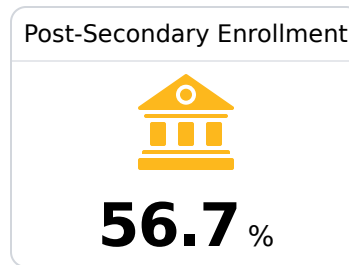

Moss Point High School

Moss Point Separate School District

4913 WEEMS STREET
Moss Point, MS 39563

Boyd West
bwest@mpsdnw.org

Due to the impact of COVID-19 on school closures in the 2019-20 school year and a waiver from the U.S. Department of Education, the Mississippi Department of Education (MDE) has no assessment and accountability data to report for the 2019-20 school year.