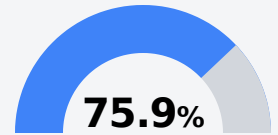

Teacher Data

43.8

Teachers

Experienced Teachers