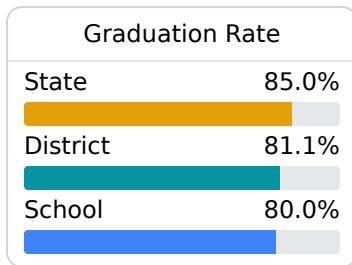

Moss Point High School

Moss Point Separate School District

4913 WEEMS STREET
Moss Point, MS 39563

Boyd West
bwest@mpsdnw.org

Due to the impact of COVID-19 on school closures in the 2019-20 school year and a waiver from the U.S. Department of Education, the Mississippi Department of Education (MDE) has no assessment and accountability data to report for the 2019-20 school year.