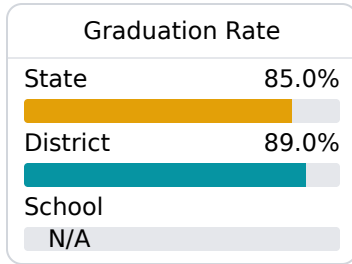

School Report Card 2019 - 2020

For more detailed information, please visit <https://msrc.mdek12.org>.

B St. Martin Middle School Jackson County School District

10800 Yellow Jacket Blvd.
Ocean Springs, MS 39564

Wendell Ellis
wej3816@jcsd.ms

Identified for **Additional Targeted Support and Improvement**

Due to the impact of COVID-19 on school closures in the 2019-20 school year and a waiver from the U.S. Department of Education, the Mississippi Department of Education (MDE) has no assessment and accountability data to report for the 2019-20 school year.

Teacher Data

68.7

Teachers

84.8%

Experienced Teachers

1.1%

Provisional Teachers

98.3%

In-Field Teachers