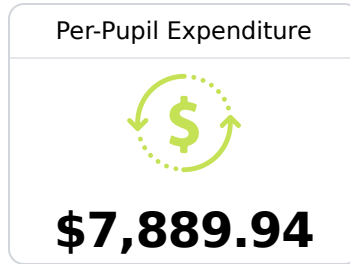

School Report Card 2019 - 2020

For more detailed information, please visit <https://msrc.mdek12.org>.

B St. Martin Middle School Jackson County School District

10800 Yellow Jacket Blvd.
Ocean Springs, MS 39564

Wendell Ellis
wej3816@jcsd.ms

Identified for **Additional Targeted Support and Improvement**

Due to the impact of COVID-19 on school closures in the 2019-20 school year and a waiver from the U.S. Department of Education, the Mississippi Department of Education (MDE) has no assessment and accountability data to report for the 2019-20 school year.

Teacher Data

68.7

Teachers

84.8%

Experienced Teachers

1.1%

Provisional Teachers

98.3%

In-Field Teachers