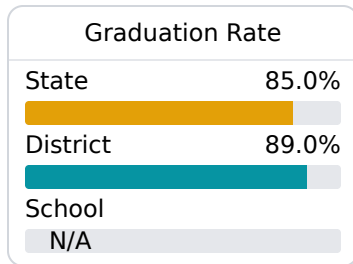

School Report Card 2019 - 2020

For more detailed information, please visit <https://msrc.mdek12.org>.

B St. Martin Middle School Jackson County School District

10800 Yellow Jacket Blvd.
Ocean Springs, MS 39564

Wendell Ellis
wej3816@jcsd.ms

Identified for **Additional Targeted Support and Improvement**

Due to the impact of COVID-19 on school closures in the 2019-20 school year and a waiver from the U.S. Department of Education, the Mississippi Department of Education (MDE) has no assessment and accountability data to report for the 2019-20 school year.

Teacher Data

68.7

Teachers

84.8%

Experienced Teachers

1.1%

Provisional Teachers

98.3%

In-Field Teachers