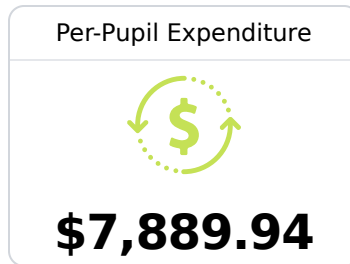

School Report Card 2019 - 2020

For more detailed information, please visit <https://msrc.mdek12.org>.

B St. Martin Middle School Jackson County School District

10800 Yellow Jacket Blvd.
Ocean Springs, MS 39564

Wendell Ellis
wej3816@jcsd.ms

Identified for **Additional Targeted Support and Improvement**

Due to the impact of COVID-19 on school closures in the 2019-20 school year and a waiver from the U.S. Department of Education, the Mississippi Department of Education (MDE) has no assessment and accountability data to report for the 2019-20 school year.

Teacher Data

68.7

Teachers

84.8%

Experienced Teachers

1.1%

Provisional Teachers

98.3%

In-Field Teachers