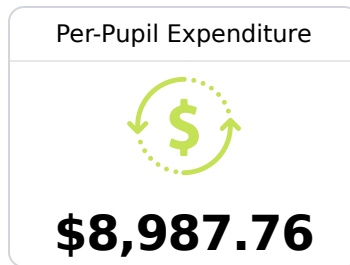

A East Central Lower Elementary

Jackson County School District

5621 Hwy 614
Moss Point, MS 39562

Ashley Blackman
abj972@jcsd.ms

Due to the impact of COVID-19 on school closures in the 2019-20 school year and a waiver from the U.S. Department of Education, the Mississippi Department of Education (MDE) has no assessment and accountability data to report for the 2019-20 school year.

Graduation Rate	
State	85.0%
District	89.0%
School	N/A

Teacher Data

30.2

Teachers

90.5%

Experienced Teachers

0.0%

Provisional Teachers

100.0%

In-Field Teachers