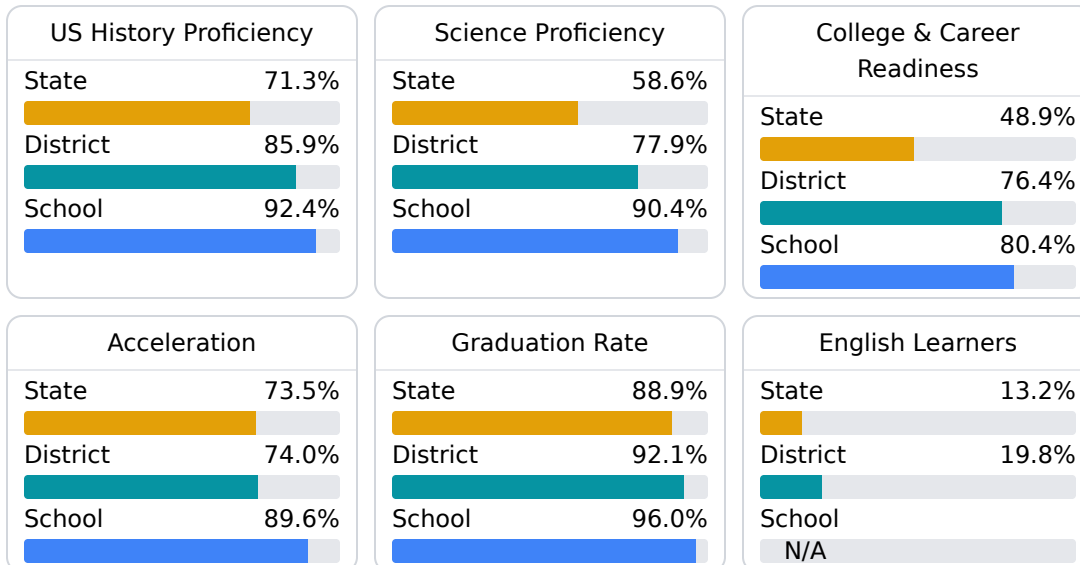

### School Accountability Grade Components

Mississippi's accountability system assigns "A" through "F" letter grades for schools and districts. Grades are based on student achievement, student growth, student participation in testing, and other academic measures.

#### Math

Measurements of student performance on the statewide math assessment.

#### English

Measurements of student performance on the statewide English language arts (ELA) assessment.

#### Other Measures

Other measurements of student performance that factor into the accountability grade.