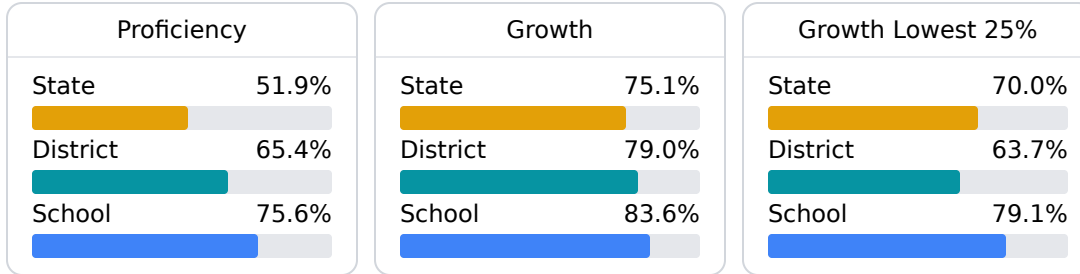

Vanceleave High School

Jackson County School District

12424 Hwy 57
Vanceleave, MS 39565

Raina Holmes
rhj1911@jcsd.ms

School Accountability Grade Components

Mississippi's accountability system assigns "A" through "F" letter grades for schools and districts. Grades are based on student achievement, student growth, student participation in testing, and other academic measures.

Math

Measurements of student performance on the statewide math assessment.

English

Measurements of student performance on the statewide English language arts (ELA) assessment.