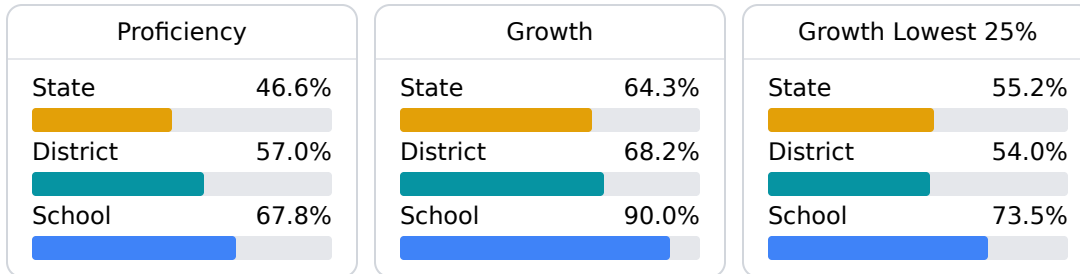

Other Measures

Other measurements of student performance that factor into the accountability grade.