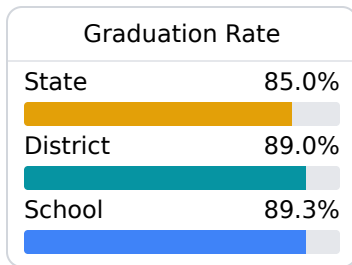

A Vancleave High School

Jackson County School District

 12424 Hwy 57
Vancleave, MS 39565

 Raina Holmes
rhj1911@jcsd.ms

Due to the impact of COVID-19 on school closures in the 2019-20 school year and a waiver from the U.S. Department of Education, the Mississippi Department of Education (MDE) has no assessment and accountability data to report for the 2019-20 school year.