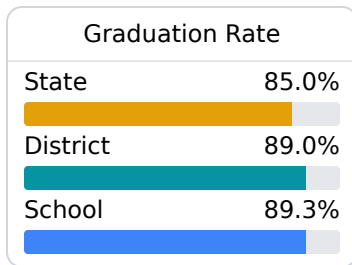

## A Vancleave High School

Jackson County School District

 12424 Hwy 57  
Vancleave, MS 39565

 Raina Holmes  
rhj1911@jcsd.ms

Due to the impact of COVID-19 on school closures in the 2019-20 school year and a waiver from the U.S. Department of Education, the Mississippi Department of Education (MDE) has no assessment and accountability data to report for the 2019-20 school year.