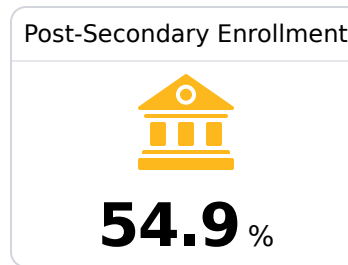

## A Vancleave High School

Jackson County School District

 12424 Hwy 57  
Vancleave, MS 39565

 Raina Holmes  
rhj1911@jcsd.ms

Due to the impact of COVID-19 on school closures in the 2019-20 school year and a waiver from the U.S. Department of Education, the Mississippi Department of Education (MDE) has no assessment and accountability data to report for the 2019-20 school year.