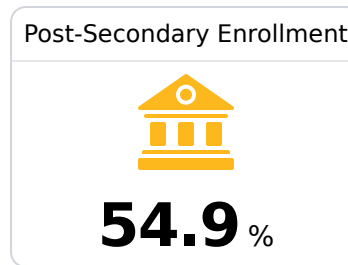

A Vancleave High School

Jackson County School District

 12424 Hwy 57
Vancleave, MS 39565

 Raina Holmes
rhj1911@jcsd.ms

Due to the impact of COVID-19 on school closures in the 2019-20 school year and a waiver from the U.S. Department of Education, the Mississippi Department of Education (MDE) has no assessment and accountability data to report for the 2019-20 school year.