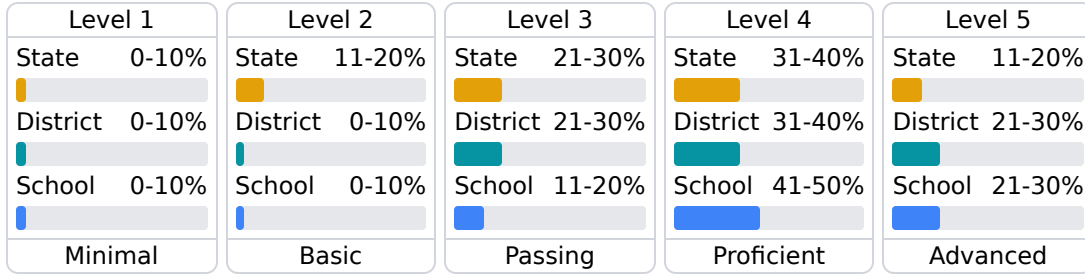

Math

Measurements of student performance on the statewide math assessment.

English

Measurements of student performance on the statewide English language arts (ELA) assessment.

Other Measures

Other measurements of student performance that factor into the accountability grade.

Teacher Data

36.9

Teachers

89.1%

Experienced Teachers

0.0%

Provisional Teachers

100.0%

In-Field Teachers

Detailed Assessment and Other Data

Student Performance

The following information shows each level of student performance on statewide assessments.

Math

English

Science

Student Assessment Participation