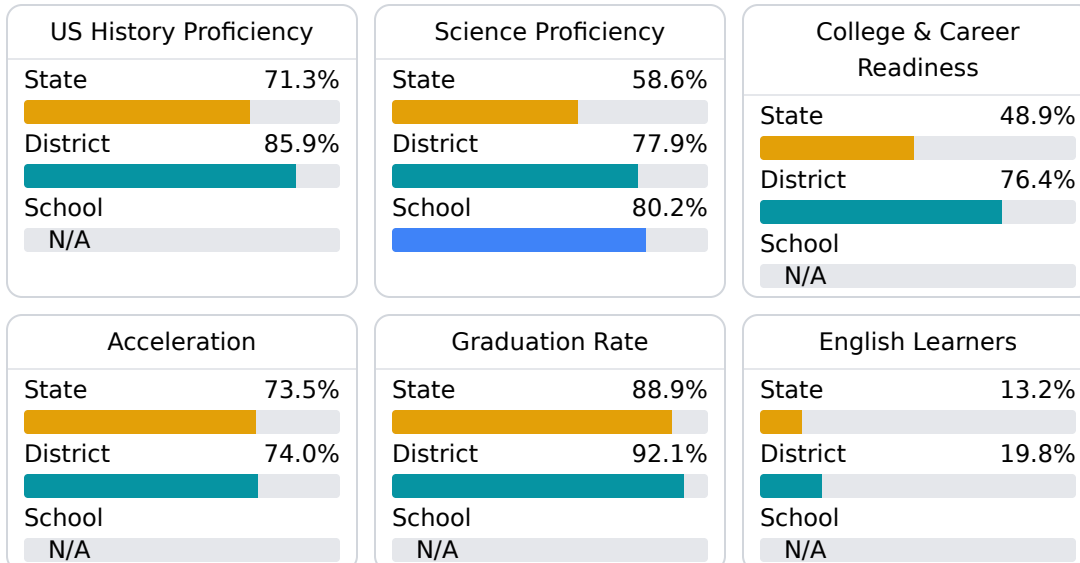

Math

Measurements of student performance on the statewide math assessment.

English

Measurements of student performance on the statewide English language arts (ELA) assessment.

Other Measures

Other measurements of student performance that factor into the accountability grade.

Teacher Data

36.9

Teachers

89.1%

Experienced Teachers

0.0%

Provisional Teachers

100.0%