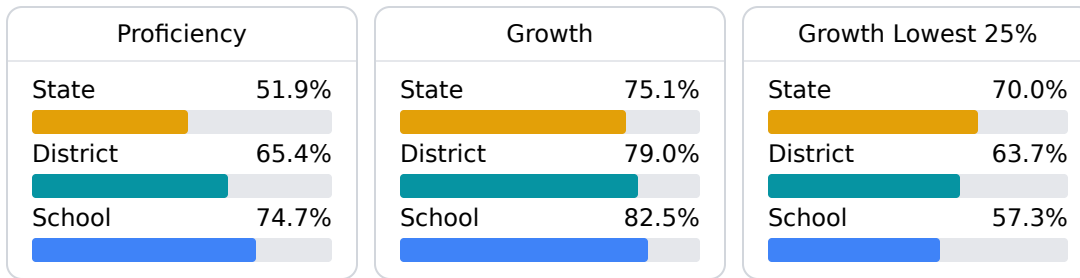

Vanceleave Middle School

Jackson County School District

4725 Bulldog Lane
Vanceleave, MS 39565

Ashley Allred
aaj2027@jcsd.ms

Identified for **Additional Targeted Support and Improvement**

School Accountability Grade Components

Mississippi's accountability system assigns "A" through "F" letter grades for schools and districts. Grades are based on student achievement, student growth, student participation in testing, and other academic measures.

Math

Measurements of student performance on the statewide math assessment.

English

Measurements of student performance on the statewide English language arts (ELA) assessment.