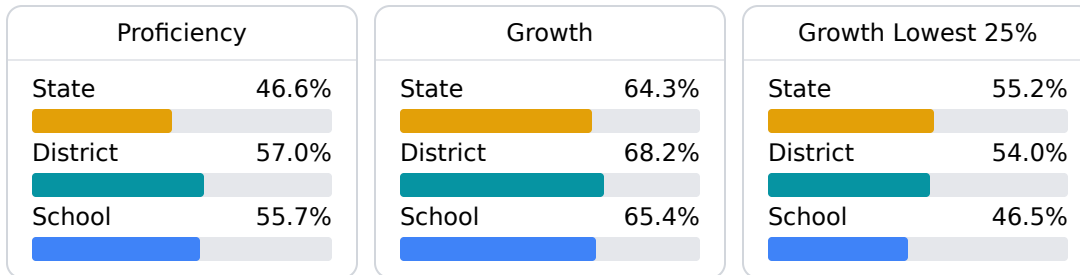

Other Measures

Other measurements of student performance that factor into the accountability grade.