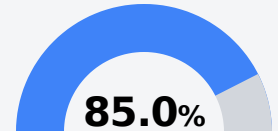

Teacher Data

39.5

Teachers

Experienced Teachers