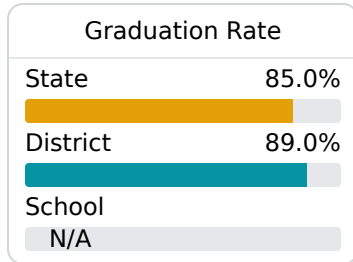

## Vanceleave Middle School

Jackson County School District

4725 Bulldog Lane  
Vanceleave, MS 39565

Ashley Allred  
aaj2027@jcsd.ms

Identified for **Additional Targeted Support and Improvement**

Due to the impact of COVID-19 on school closures in the 2019-20 school year and a waiver from the U.S. Department of Education, the Mississippi Department of Education (MDE) has no assessment and accountability data to report for the 2019-20 school year.