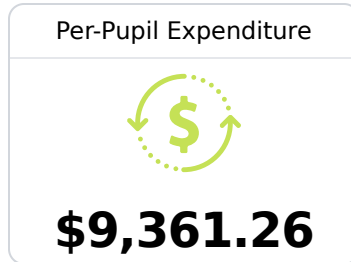

## Vanceleave Middle School

Jackson County School District

4725 Bulldog Lane  
Vanceleave, MS 39565

Ashley Allred  
aaj2027@jcsd.ms

Identified for **Additional Targeted Support and Improvement**

Due to the impact of COVID-19 on school closures in the 2019-20 school year and a waiver from the U.S. Department of Education, the Mississippi Department of Education (MDE) has no assessment and accountability data to report for the 2019-20 school year.