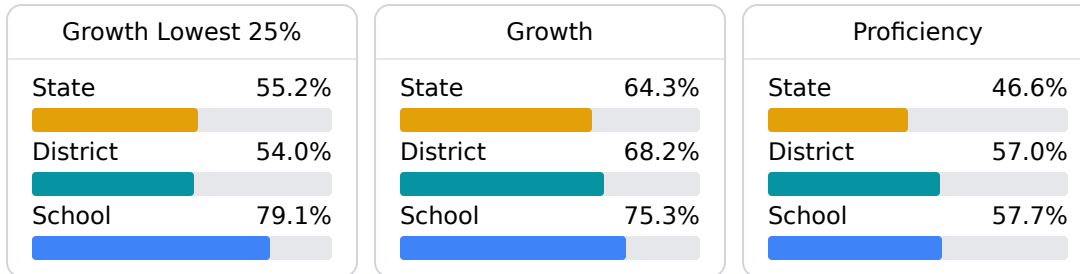

Other Measures

Other measurements of student performance that factor into the accountability grade.