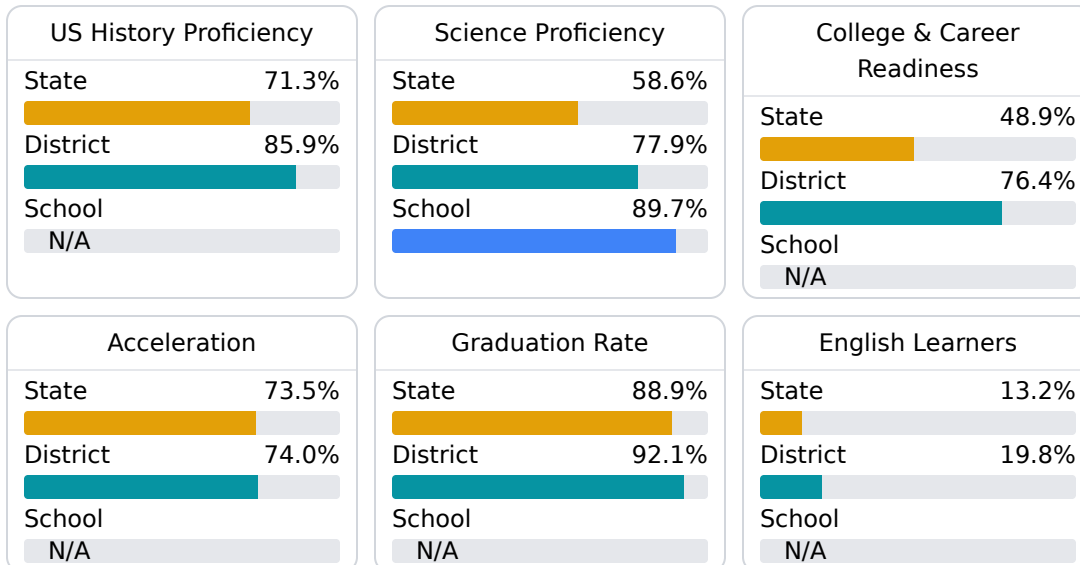

### School Accountability Grade Components

Mississippi's accountability system assigns "A" through "F" letter grades for schools and districts. Grades are based on student achievement, student growth, student participation in testing, and other academic measures.

#### Math

Measurements of student performance on the statewide math assessment.

#### English

Measurements of student performance on the statewide English language arts (ELA) assessment.

#### Other Measures

Other measurements of student performance that factor into the accountability grade.