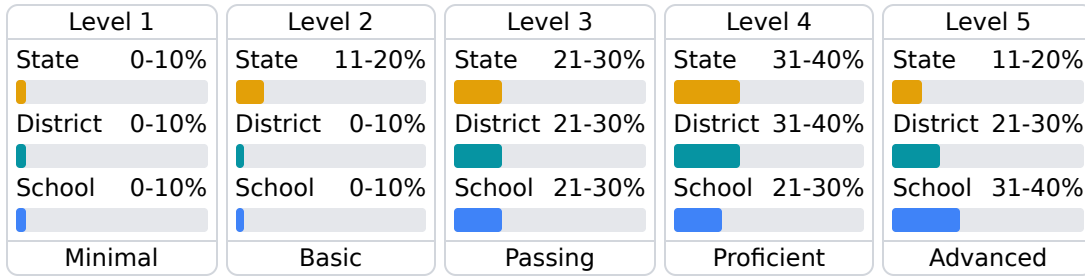

Detailed Assessment and Other Data

Student Performance

The following information shows each level of student performance on statewide assessments.

Math