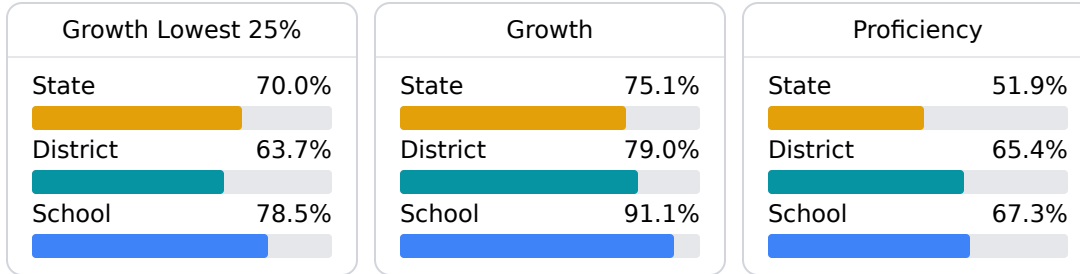

A Vancleave Upper Elementary

Jackson County School District

13901 Hwy 57
Vancleave, MS 39565

Kimberly Tillman
ktj817@jcsd.ms

School Accountability Grade Components

Mississippi's accountability system assigns "A" through "F" letter grades for schools and districts. Grades are based on student achievement, student growth, student participation in testing, and other academic measures.

Math

Measurements of student performance on the statewide math assessment.

English

Measurements of student performance on the statewide English language arts (ELA) assessment.