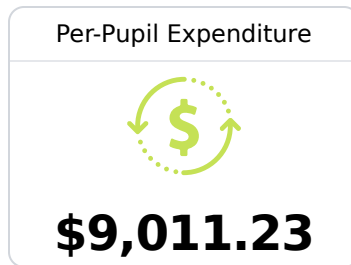

St Martin East Elementary School

Jackson County School District

7508 Rose Farm Road
Ocean Springs, MS 39564

Jillian Vallo
jvj2046@jcsd.ms

Due to the impact of COVID-19 on school closures in the 2019-20 school year and a waiver from the U.S. Department of Education, the Mississippi Department of Education (MDE) has no assessment and accountability data to report for the 2019-20 school year.

Graduation Rate	
State	85.0%
District	89.0%
School	N/A