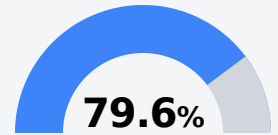

Teacher Data

41.2

Teachers

Experienced Teachers