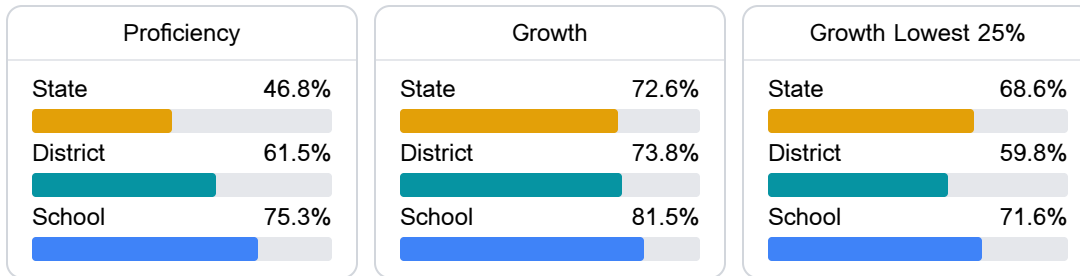

East Central High School

Jackson County School District

21700 Slider Rd.
Moss Point, MS 39562

JAIMIE TIBLIER

School Accountability Grade Components

Mississippi's accountability system assigns "A" through "F" letter grades for schools and districts. Grades are based on student achievement, student growth, student participation in testing, and other academic measures. COVID - 19 pandemic disruptions continue to be reflected in 2021 - 2022 accountability data, particularly growth data.

Math

Measurements of student performance on the statewide math assessment.