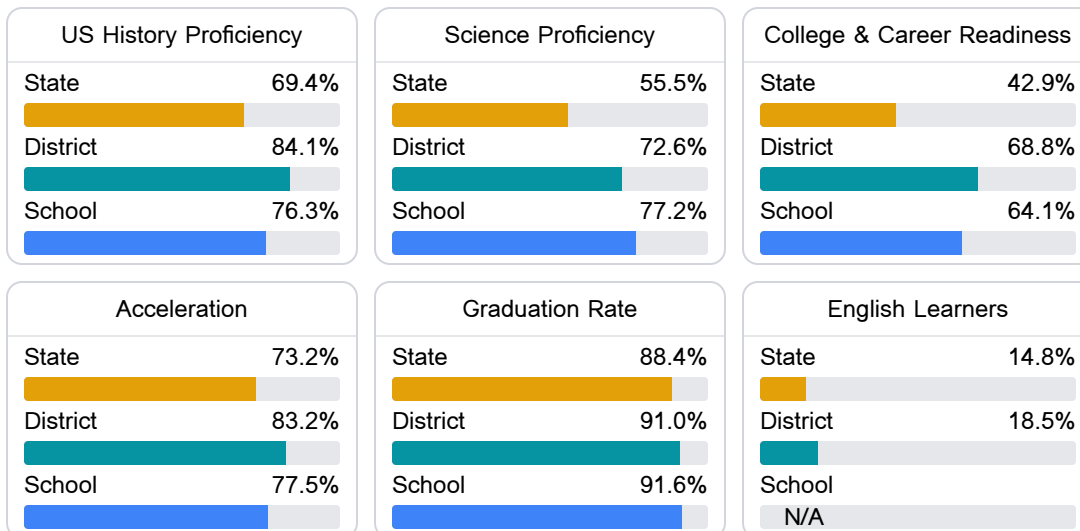

### School Accountability Grade Components

Mississippi's accountability system assigns "A" through "F" letter grades for schools and districts. Grades are based on student achievement, student growth, student participation in testing, and other academic measures. COVID - 19 pandemic disruptions continue to be reflected in 2021 - 2022 accountability data, particularly growth data.

#### Math

Measurements of student performance on the statewide math assessment.

#### English

Measurements of student performance on the statewide English language arts (ELA) assessment.

#### Other Measures

Other measurements of student performance that factor into the accountability grade.