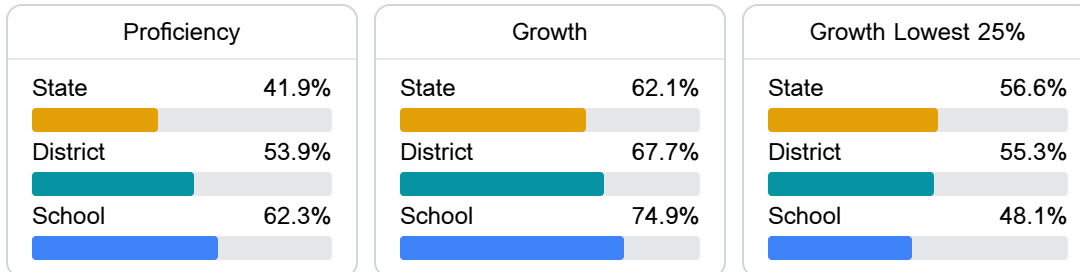

English

Measurements of student performance on the statewide English language arts (ELA) assessment.