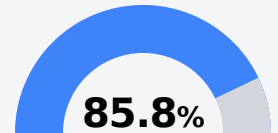

Teacher Data

47.1

Teachers

Experienced Teachers