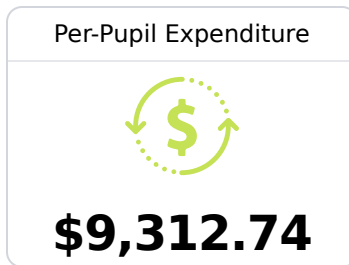

B East Central High School Jackson County School District

21700 Slider Rd.
Moss Point, MS 39562

James Hughey
jhj629@jcsd.ms

Due to the impact of COVID-19 on school closures in the 2019-20 school year and a waiver from the U.S. Department of Education, the Mississippi Department of Education (MDE) has no assessment and accountability data to report for the 2019-20 school year.