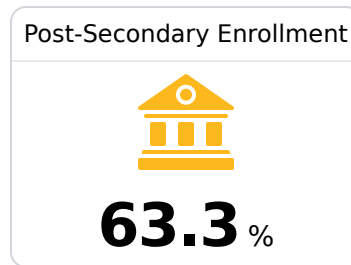

B East Central High School Jackson County School District

21700 Slider Rd.
Moss Point, MS 39562

James Hughey
jhj629@jcsd.ms

Due to the impact of COVID-19 on school closures in the 2019-20 school year and a waiver from the U.S. Department of Education, the Mississippi Department of Education (MDE) has no assessment and accountability data to report for the 2019-20 school year.