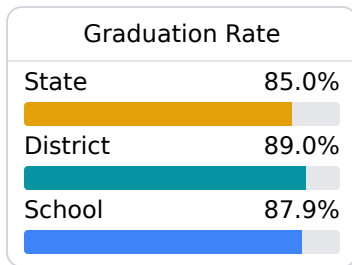

B East Central High School Jackson County School District

21700 Slider Rd.
Moss Point, MS 39562

James Hughey
jhj629@jcsd.ms

Due to the impact of COVID-19 on school closures in the 2019-20 school year and a waiver from the U.S. Department of Education, the Mississippi Department of Education (MDE) has no assessment and accountability data to report for the 2019-20 school year.