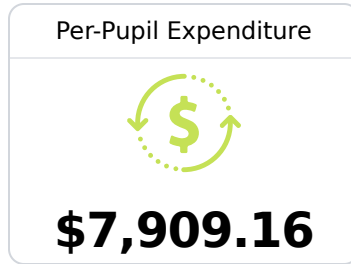

A East Central Middle School

Jackson County School District

21725 Slider Rd
Moss Point, MS 39562

Sherie Tanner
stj838@jcsd.ms

Identified for **Targeted Support and Improvement**

Due to the impact of COVID-19 on school closures in the 2019-20 school year and a waiver from the U.S. Department of Education, the Mississippi Department of Education (MDE) has no assessment and accountability data to report for the 2019-20 school year.