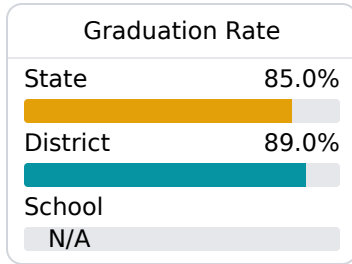

A East Central Middle School

Jackson County School District

21725 Slider Rd
Moss Point, MS 39562

Sherie Tanner
stj838@jcsd.ms

Identified for **Targeted Support and Improvement**

Due to the impact of COVID-19 on school closures in the 2019-20 school year and a waiver from the U.S. Department of Education, the Mississippi Department of Education (MDE) has no assessment and accountability data to report for the 2019-20 school year.