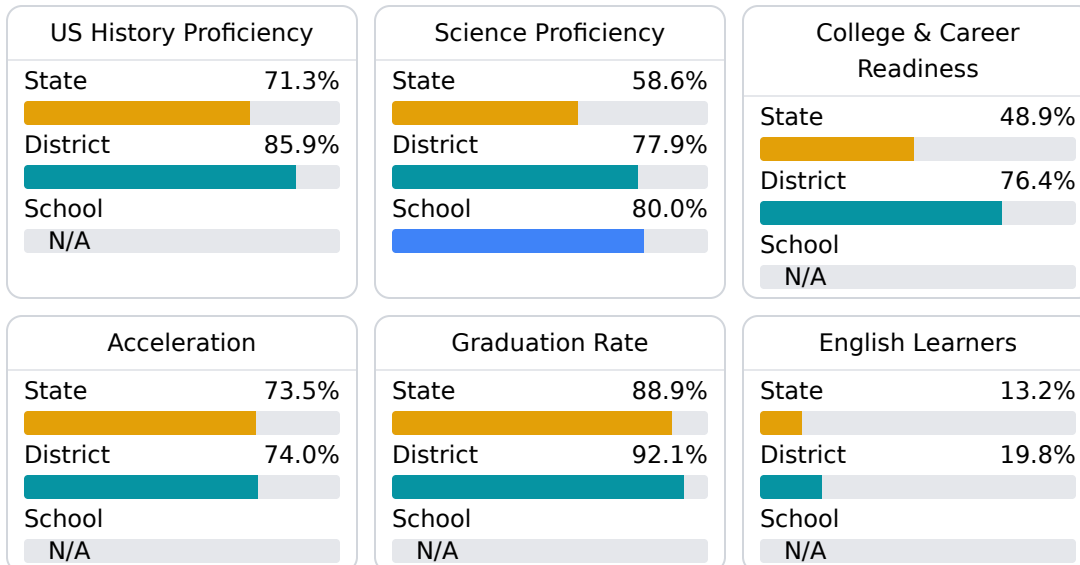

Math

Measurements of student performance on the statewide math assessment.

English

Measurements of student performance on the statewide English language arts (ELA) assessment.

Other Measures

Other measurements of student performance that factor into the accountability grade.

Teacher Data

34.8

Teachers

88.6%

Experienced Teachers

0.0%

Provisional Teachers

100.0%