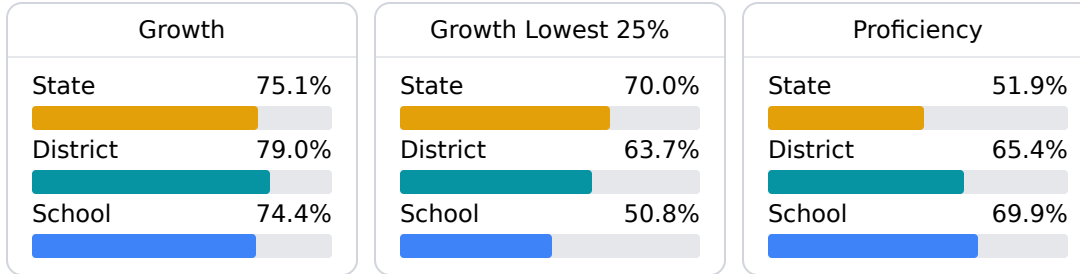

East Central Upper Elementary

Jackson County School District

5404 Hurley-Wade Rd.
Moss Point, MS 39562

Donna Knight
dkj678@jcsd.ms

School Accountability Grade Components

Mississippi's accountability system assigns "A" through "F" letter grades for schools and districts. Grades are based on student achievement, student growth, student participation in testing, and other academic measures.

Math

Measurements of student performance on the statewide math assessment.

English

Measurements of student performance on the statewide English language arts (ELA) assessment.

Other Measures

Other measurements of student performance that factor into the accountability grade.