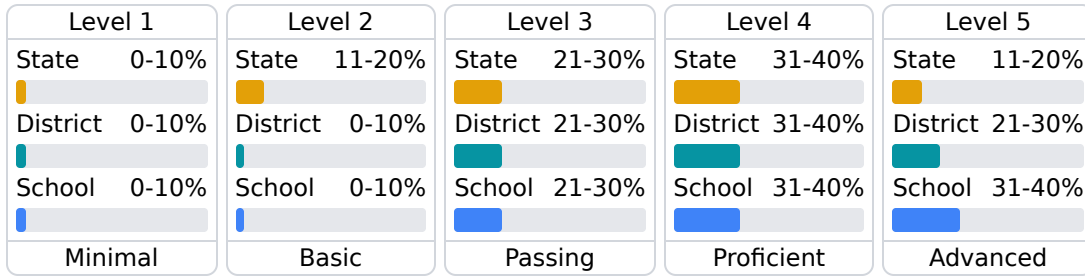

Math

Measurements of student performance on the statewide math assessment.

English

Measurements of student performance on the statewide English language arts (ELA) assessment.

Other Measures

Other measurements of student performance that factor into the accountability grade.

Teacher Data

34.8

Teachers

88.6%

Experienced Teachers

0.0%

Provisional Teachers

100.0%

In-Field Teachers

Detailed Assessment and Other Data

Student Performance

The following information shows each level of student performance on statewide assessments.

Math

English

Science

Student Assessment Participation