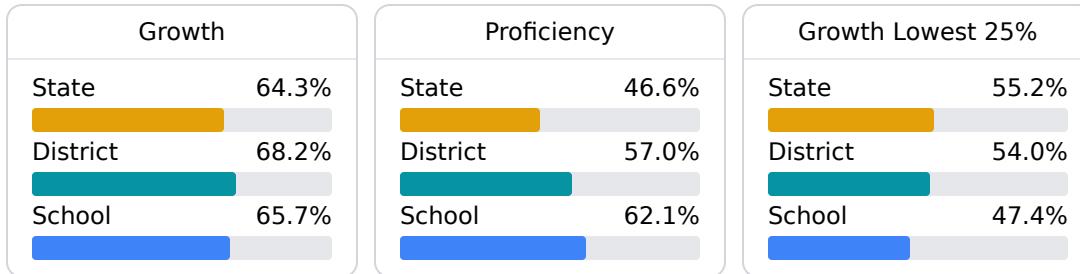

East Central Upper Elementary

Jackson County School District

5404 Hurley-Wade Rd.
Moss Point, MS 39562

Donna Knight
dkj678@jcsd.ms

School Accountability Grade Components

Mississippi's accountability system assigns "A" through "F" letter grades for schools and districts. Grades are based on student achievement, student growth, student participation in testing, and other academic measures.

Math

Measurements of student performance on the statewide math assessment.

English

Measurements of student performance on the statewide English language arts (ELA) assessment.

Other Measures

Other measurements of student performance that factor into the accountability grade.